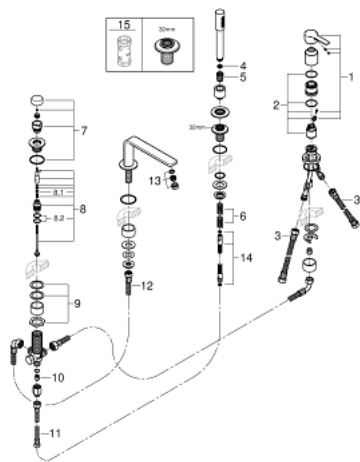

19 577 DC1 LINEARE FOUR-HOLE SINGLE-LEVER BATH COMBINATION

PRODUCT DESCRIPTION

- Colour: supersteel
- GROHE SilkMove 35 mm ceramic cartridge
- with temperature limiter
- GROHE LongLife finish
- pre-assembled spout fixing
- single lever mixer operating element
- metal lever
- bath inlet with mousseur
- diverter bath/shower
- metal stick hand shower
- metal shower hose 2000 mm (always chrome for any colour of the set)
- flexible connection hoses
- connection for shower hose
- protected against backflow
- for use with 29 037 000
- min. recommended pressure 1.0 bar

19 577 DC1 LINEARE FOUR-HOLE SINGLE-LEVER BATH COMBINATION

SPARE PARTS, september 2016 – now

- 1: Lever (Spare part-nr. 46983DC0)
 - 2: Cartridge (Spare part-nr. 46374000)
 - 3: Connecting hose (Spare part-nr. 07227000)
 - 4: Dirt strainer (Spare part-nr. 0700200M)
 - 5: Cone nut (Spare part-nr. 08864DC0)
 - 6: Compression spring (Spare part-nr. 00869000)
 - 7: Diverter knob (Spare part-nr. 46721DC0)
 - 8: Diverter (Spare part-nr. 45443000)
 - 8.1: Sealing washer $\varnothing 6 \times \varnothing 2$ (Spare part-nr. 0128300M)
 - 8.2: Sealing washer (Spare part-nr. 0120500M)
 - 9: Replacement kit for shank fastening (Spare part-nr. 45444000)
 - 10: Non-return valve (Spare part-nr. 08565000)
 - 11: Connecting hose (Spare part-nr. 07300000)
 - 12: Connecting hose (Spare part-nr. 48018000)
 - 13: Mousseur (Spare part-nr. 13941DC0)
 - 14: Metal shower hose (Spare part-nr. 28146000)
 - 15: Socket spanner (Spare part-nr. 19332000)*
- * Optional accessories