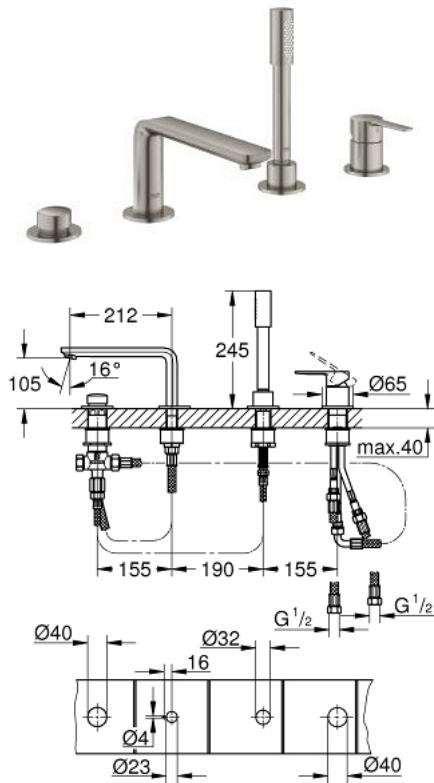

19 577 DC1 LINEARE FOUR-HOLE SINGLE-LEVER BATH COMBINATION

PRODUCT DESCRIPTION

- Colour: supersteel
- GROHE SilkMove 35 mm ceramic cartridge
- with temperature limiter
- GROHE LongLife finish
- pre-assembled spout fixing
- single lever mixer operating element
- metal lever
- bath inlet with mousseur
- diverter bath/shower
- metal stick hand shower
- metal shower hose 2000 mm (always chrome for any colour of the set)
- flexible connection hoses
- connection for shower hose
- protected against backflow
- for use with 29 037 000
- min. recommended pressure 1.0 bar

19 577 DC1 LINEARE FOUR-HOLE SINGLE-LEVER BATH COMBINATION

SPARE PARTS, september 2016 – now

- 1: Lever (Spare part-nr. 46983DC0)
 - 2: Cartridge (Spare part-nr. 46374000)
 - 3: Connecting hose (Spare part-nr. 07227000)
 - 4: Dirt strainer (Spare part-nr. 0700200M)
 - 5: Cone nut (Spare part-nr. 08864DC0)
 - 6: Compression spring (Spare part-nr. 00869000)
 - 7: Diverter knob (Spare part-nr. 46721DC0)
 - 8: Diverter (Spare part-nr. 45443000)
 - 8.1: Sealing washer $\varnothing 6 \times \varnothing 2$ (Spare part-nr. 0128300M)
 - 8.2: Sealing washer (Spare part-nr. 0120500M)
 - 9: Replacement kit for shank fastening (Spare part-nr. 45444000)
 - 10: Non-return valve (Spare part-nr. 08565000)
 - 11: Connecting hose (Spare part-nr. 07300000)
 - 12: Connecting hose (Spare part-nr. 48018000)
 - 13: Mousseur (Spare part-nr. 13941DC0)
 - 14: Metal shower hose (Spare part-nr. 28146000)
 - 15: Socket spanner (Spare part-nr. 19332000)*
- * Optional accessories