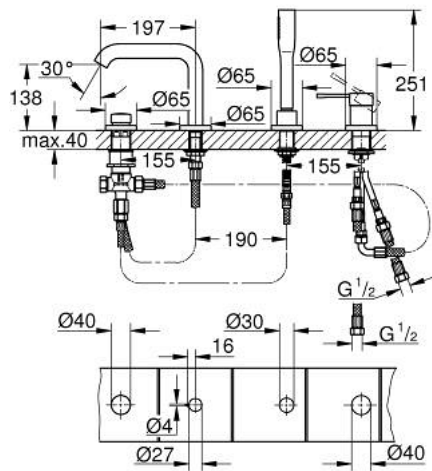

19 578 001 ESSENCE FOUR-HOLE SINGLE-LEVER BATH COMBINATION

PRODUCT DESCRIPTION

- Colour: chrome
- GROHE SilkMove 35 mm ceramic cartridge
- with temperature limiter
- GROHE LongLife finish
- pre-assembled spout fixing
- single lever mixer operating element
- metal lever
- bath inlet with mousseur
- diverter bath/shower
- metal stick hand shower
- metal shower hose 2000 mm (always chrome for any colour of the set)
- flexible connection hoses
- connection for shower hose
- protected against backflow
- for use with 29 037 000
- min. recommended pressure 1.0 bar

19 578 001 ESSENCE FOUR-HOLE SINGLE-LEVER BATH COMBINATION

SPARE PARTS, januar 2014 – now

- 1: Lever (Spare part-nr. 46916000)
 - 2: Cartridge (Spare part-nr. 46374000)
 - 3: Connecting hose (Spare part-nr. 07227000)
 - 4: Dirt strainer (Spare part-nr. 0700200M)
 - 5: Cone nut (Spare part-nr. 08864000)
 - 6: Compression spring (Spare part-nr. 00869000)
 - 7: Diverter knob (Spare part-nr. 46721000)
 - 8: Diverter (Spare part-nr. 45443000)
 - 8.1: Sealing washer $\varnothing 6 \times \varnothing 2$ (Spare part-nr. 0128300M)
 - 8.2: Sealing washer (Spare part-nr. 0120500M)
 - 9: Replacement kit for shank fastening (Spare part-nr. 45444000)
 - 10: Non-return valve (Spare part-nr. 08565000)
 - 11: Connecting hose (Spare part-nr. 07300000)
 - 12: Connecting hose (Spare part-nr. 48018000)
 - 13: Mousseur (Spare part-nr. 13926000)
 - 14: Metal shower hose (Spare part-nr. 28146000)
 - 15: Socket spanner (Spare part-nr. 19332000)*
- * Optional accessories