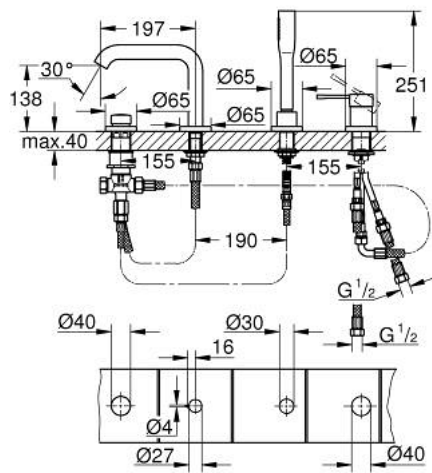

## 19 578 AL1 ESSENCE FOUR-HOLE SINGLE-LEVER BATH COMBINATION

### PRODUCT DESCRIPTION

- Colour: brushed hard graphite
- GROHE SilkMove 35 mm ceramic cartridge
- with temperature limiter
- GROHE LongLife finish
- pre-assembled spout fixing
- single lever mixer operating element
- metal lever
- bath inlet with mousseur
- diverter bath/shower
- metal stick hand shower
- metal shower hose 2000 mm (always chrome for any colour of the set)
- flexible connection hoses
- connection for shower hose
- protected against backflow
- for use with 29 037 000
- min. recommended pressure 1.0 bar

### SPARE PARTS, november 2016 – now

- 1: Lever (Spare part-nr. 46916AL0)
  - 2: Cartridge (Spare part-nr. 46374000)
  - 3: Connecting hose (Spare part-nr. 07227000)
  - 4: Dirt strainer (Spare part-nr. 0700200M)
  - 5: Cone nut (Spare part-nr. 08864AL0)
  - 6: Compression spring (Spare part-nr. 00869000)
  - 7: Diverter knob (Spare part-nr. 46721AL0)
  - 8: Diverter (Spare part-nr. 45443000)
  - 8.1: Sealing washer  $\varnothing 6 \times \varnothing 2$  (Spare part-nr. 0128300M)
  - 8.2: Sealing washer (Spare part-nr. 0120500M)
  - 9: Replacement kit for shank fastening (Spare part-nr. 45444000)
  - 10: Non-return valve (Spare part-nr. 08565000)
  - 11: Connecting hose (Spare part-nr. 07300000)
  - 12: Connecting hose (Spare part-nr. 48018000)
  - 13: Mousseur (Spare part-nr. 13926000)
  - 14: Metal shower hose (Spare part-nr. 28146000)
  - 15: Socket spanner (Spare part-nr. 19332000)\*
- \* Optional accessories