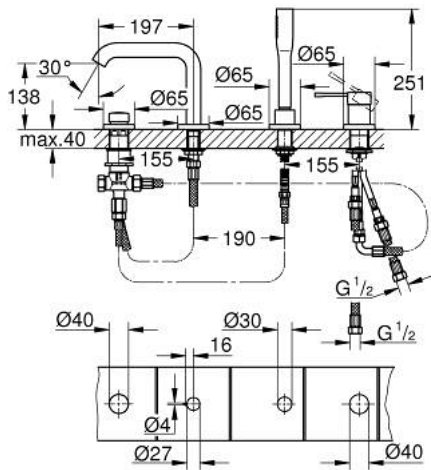

19 578 DA1 ESSENCE FOUR-HOLE SINGLE-LEVER BATH COMBINATION

PRODUCT DESCRIPTION

- Colour: warm sunset
- GROHE SilkMove 35 mm ceramic cartridge
- with temperature limiter
- GROHE LongLife finish
- pre-assembled spout fixing
- single lever mixer operating element
- metal lever
- bath inlet with mousseur
- diverter bath/shower
- metal stick hand shower
- metal shower hose 2000 mm (always chrome for any colour of the set)
- flexible connection hoses
- connection for shower hose
- protected against backflow
- for use with 29 037 000
- min. recommended pressure 1.0 bar