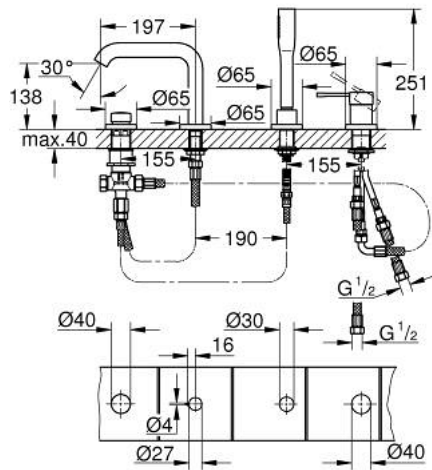

19 578 GL1 ESSENCE FOUR-HOLE SINGLE-LEVER BATH COMBINATION

PRODUCT DESCRIPTION

- Colour: cool sunrise
- GROHE SilkMove 35 mm ceramic cartridge
- with temperature limiter
- GROHE LongLife finish
- pre-assembled spout fixing
- single lever mixer operating element
- metal lever
- bath inlet with mousseur
- diverter bath/shower
- metal stick hand shower
- metal shower hose 2000 mm (always chrome for any colour of the set)
- flexible connection hoses
- connection for shower hose
- protected against backflow
- for use with 29 037 000
- min. recommended pressure 1.0 bar