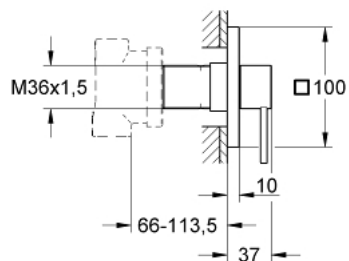

19 590 000 ALLURE 5-WAY DIVERTER

PRODUCT DESCRIPTION

- Colour: chrome
- set for final installation for
- 29 033 000
- without concealed body
- bayonet union escutcheon
- installation depth infinitely adjustable 66 - 113 mm
- only for use with concealed body
- GROHE LongLife finish

19 590 000 ALLURE 5-WAY DIVERTER

SPARE PARTS, junij 2010 – now

1: Handle (Spare part-nr. 48043000)

1.1: Replacement handle connection kit (Spare part-nr. 45186000)

1.1.1: O-ring Ø 18.2 x Ø 1.7 (Spare part-nr. 0392400M)

2: Extension for spindle (Spare part-nr. 48064000)

3: Extension (Spare part-nr. 45439000)