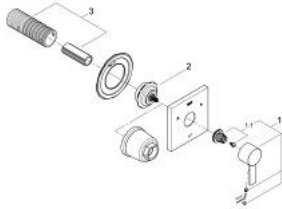

19 590 000 ALLURE 5-WAY DIVERTER

PRODUCT DESCRIPTION

- Colour: chrome
- set for final installation for
- 29 033 000
- without concealed body
- bayonet union escutcheon
- installation depth infinitely adjustable 66 - 113 mm
- only for use with concealed body
- GROHE LongLife finish

19 590 000 ALLURE 5-WAY DIVERTER

SPARE PARTS, junij 2010 – now

1: Handle (Spare part-nr. 48043000)

1.1: Replacement handle connection kit (Spare part-nr. 45186000)

1.1.1: O-ring Ø 18.2 x Ø 1.7 (Spare part-nr. 0392400M)

2: Extension for spindle (Spare part-nr. 48064000)

3: Extension (Spare part-nr. 45439000)