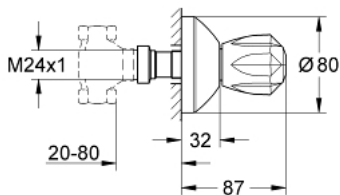

19 831 000 ATLANTA CONCEALED VALVE EXPOSED PART

PRODUCT DESCRIPTION

- Colour: chrome
- trim set for 35 028 000
- for GROHE concealed valves, 1/2", 3/4", 1"
- installation depth infinitely adjustable 20-80 mm
- escutcheon with screwable wall sealing
- brilliant handle
- marking: red
- GROHE LongLife finish

19 831 000 ATLANTA CONCEALED VALVE EXPOSED PART

No exploded view is available for this spare part list.

SPARE PARTS, januar 1986 – now

- 1: Brilliant handle 1/2" (Spare part-nr. 06707000)
- 1.1: Replacement handle connection kit (Spare part-nr. 45003000)
- 2: Extension for spindle (Spare part-nr. 45204000)
- 3: Escutcheon (Spare part-nr. 45219000)
- 4: Extension set, 80 mm (Spare part-nr. 45202000)