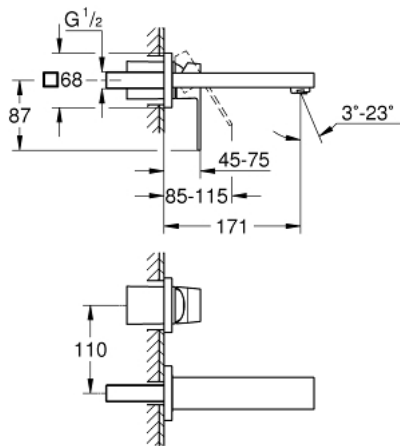

19 895 000 EUROCUBE TWO-HOLE BASIN MIXER S-SIZE

PRODUCT DESCRIPTION

- Colour: chrome
- wall mounted
- for use with rough-in set 23 200
- without concealed body
- metal escutcheon
- metal lever
- GROHE LongLife finish
- GROHE AquaGuide adjustable mousseur
- center distance 110 mm
- projection 171 mm
- min. recommended pressure 1.0 bar

19 895 000 **EUROCUBE TWO-HOLE BASIN MIXER**
S-SIZE

SPARE PARTS, september 2010 – now

- 1: Lever (Spare part-nr. 46802000)
 - 2: Flow straightener (Spare part-nr. 64451000)
 - 3: Extension (Spare part-nr. 46627000)*
- * Optional accessories