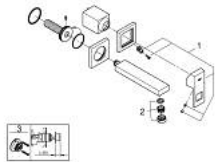

19 895 000 EUROCUBE TWO-HOLE BASIN MIXER S-SIZE

PRODUCT DESCRIPTION

- Colour: chrome
- wall mounted
- for use with rough-in set 23 200
- without concealed body
- metal escutcheon
- metal lever
- GROHE LongLife finish
- GROHE AquaGuide adjustable mousseur
- center distance 110 mm
- projection 171 mm
- min. recommended pressure 1.0 bar

19 895 000 **EUROCUBE TWO-HOLE BASIN MIXER**
S-SIZE

SPARE PARTS, september 2010 – now

- 1: Lever (Spare part-nr. 46802000)
 - 2: Flow straightener (Spare part-nr. 64451000)
 - 3: Extension (Spare part-nr. 46627000)*
- * Optional accessories