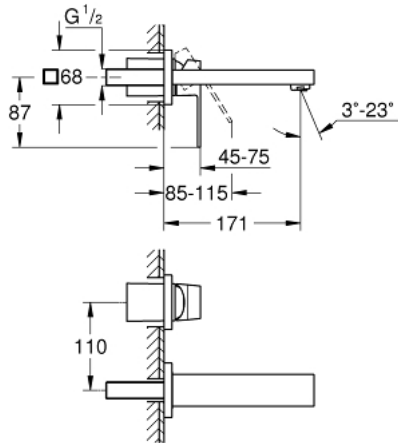

## 19 895 AL0 EUROCUBE TWO-HOLE BASIN MIXER S-SIZE

### PRODUCT DESCRIPTION

- Colour: brushed hard graphite
- wall mounted
- for use with rough-in set 23 200
- without concealed body
- metal escutcheon
- metal lever
- GROHE LongLife finish
- GROHE AquaGuide adjustable mousseur
- center distance 110 mm
- projection 171 mm
- min. recommended pressure 1.0 bar

### SPARE PARTS, marec 2019 – now

1: Lever (Spare part-nr. 46802AL0)

2: Flow straightener (Spare part-nr. 64451AL0)

3: Extension (Spare part-nr. 46627000)\*

\* Optional accessories