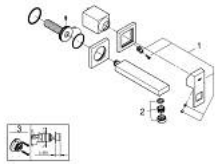

19 895 DC0 EUROCUBE TWO-HOLE BASIN MIXER S-SIZE

PRODUCT DESCRIPTION

- Colour: supersteel
- wall mounted
- for use with rough-in set 23 200
- without concealed body
- metal escutcheon
- metal lever
- GROHE LongLife finish
- GROHE AquaGuide adjustable mousseur
- center distance 110 mm
- projection 171 mm
- min. recommended pressure 1.0 bar

19 895 DC0 EUROCUBE TWO-HOLE BASIN MIXER S-SIZE

SPARE PARTS, julij 2018 – now

- 1: Lever (Spare part-nr. 46802DC0)
- 2: Flow straightener (Spare part-nr. 64451DC0)
- 3: Extension (Spare part-nr. 46627000)*