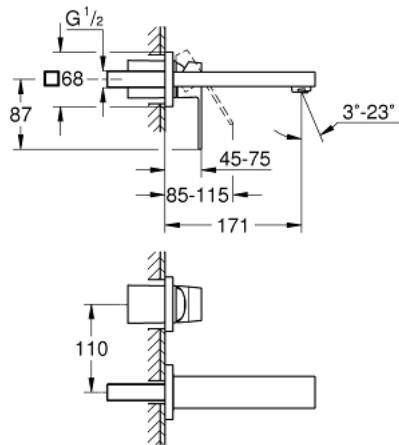

19 895 DC0 EUROCUBE TWO-HOLE BASIN MIXER S-SIZE

PRODUCT DESCRIPTION

- Colour: supersteel
- wall mounted
- for use with rough-in set 23 200
- without concealed body
- metal escutcheon
- metal lever
- GROHE LongLife finish
- GROHE AquaGuide adjustable mousseur
- center distance 110 mm
- projection 171 mm
- min. recommended pressure 1.0 bar

19 895 DC0 EUROCUBE TWO-HOLE BASIN MIXER S-SIZE

SPARE PARTS, julij 2018 – now

- 1: Lever (Spare part-nr. 46802DC0)
- 2: Flow straightener (Spare part-nr. 64451DC0)
- 3: Extension (Spare part-nr. 46627000)*