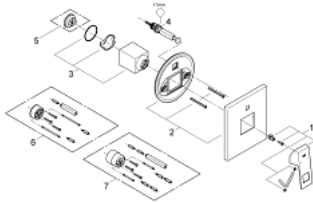

19 896 000 EUROCUBE SINGLE-LEVER BATH MIXER

PRODUCT DESCRIPTION

- Colour: chrome
- trim set for use with rough-in box 33 963 001 or 33 965 001
- without concealed body
- metal lever
- GROHE LongLife finish
- automatic diverter: bath/shower
- escutcheon and shaft sealing
- metal escutcheon
- covered fixing

19 896 000 EUROCUBE SINGLE-LEVER BATH MIXER

SPARE PARTS, september 2010 – now

- 1: Lever (Spare part-nr. 46782000)
- 2: Escutcheon (Spare part-nr. 46783000)
- 3: Cap (Spare part-nr. 46784000)
- 4: Replacement kit for rotary valve (Spare part-nr. 46785000)
- 5: Temperature limiter (Spare part-nr. 46375000)*
- 6: Extension (Spare part-nr. 46807000)*
- 7: Extension (Spare part-nr. 46808000)*