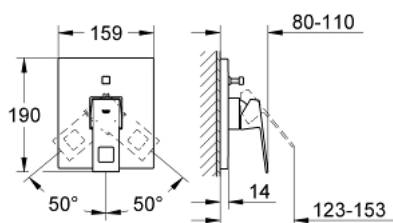

19 896 000 EUROCUBE SINGLE-LEVER BATH MIXER

PRODUCT DESCRIPTION

- Colour: chrome
- trim set for use with rough-in box 33 963 001 or 33 965 001
- without concealed body
- metal lever
- GROHE LongLife finish
- automatic diverter: bath/shower
- escutcheon and shaft sealing
- metal escutcheon
- covered fixing

19 896 000 EUROCUBE SINGLE-LEVER BATH MIXER

SPARE PARTS, september 2010 – now

- 1: Lever (Spare part-nr. 46782000)
- 2: Escutcheon (Spare part-nr. 46783000)
- 3: Cap (Spare part-nr. 46784000)
- 4: Replacement kit for rotary valve (Spare part-nr. 46785000)
- 5: Temperature limiter (Spare part-nr. 46375000)*
- 6: Extension (Spare part-nr. 46807000)*
- 7: Extension (Spare part-nr. 46808000)*