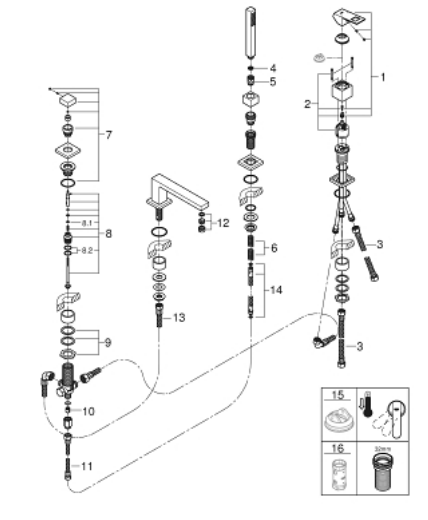

## 19 897 001 EUROCUBE FOUR-HOLE SINGLE-LEVER BATH COMBINATION

### PRODUCT DESCRIPTION

- Colour: chrome
- GROHE SilkMove 46 mm ceramic cartridge
- GROHE LongLife finish
- consisting of:
  - pre-assembled spout fixing
  - single lever mixer operating element
  - metal lever
  - bath inlet with mousseur
  - diverter bath/shower
  - hand shower Euphoria Cube+ 6.6 l/min
  - metal shower hose 2000 mm (always chrome for any colour of the set)
  - flexible connection hoses
  - connection for shower hose
  - protected against backflow
  - for use with 29 037 000
  - min. recommended pressure 1.0 bar

### SPARE PARTS, marec 2019 – now

- 1: Lever (Spare part-nr. 46782000)
  - 2: Cartridge (Spare part-nr. 46048000)
  - 3: Connecting hose (Spare part-nr. 07227000)
  - 4: Dirt strainer (Spare part-nr. 0700200M)
  - 5: Cone nut (Spare part-nr. 08864000)
  - 6: Compression spring (Spare part-nr. 00869000)
  - 7: Diverter knob (Spare part-nr. 48126000)
  - 8: Diverter (Spare part-nr. 45443000)
  - 8.1: Sealing washer  $\varnothing 6 \times \varnothing 2$  (Spare part-nr. 0128300M)
  - 8.2: Sealing washer (Spare part-nr. 0120500M)
  - 9: Replacement kit for shank fastening (Spare part-nr. 45444000)
  - 10: Non-return valve (Spare part-nr. 08565000)
  - 11: Connecting hose (Spare part-nr. 07300000)
  - 12: Mousseur (Spare part-nr. 13922000)
  - 13: Connecting hose (Spare part-nr. 48018000)
  - 14: Metal shower hose (Spare part-nr. 28146000)
  - 15: Temperature limiter (Spare part-nr. 46375000)\*
  - 16: Socket spanner (Spare part-nr. 19332000)\*
- \* Optional accessories