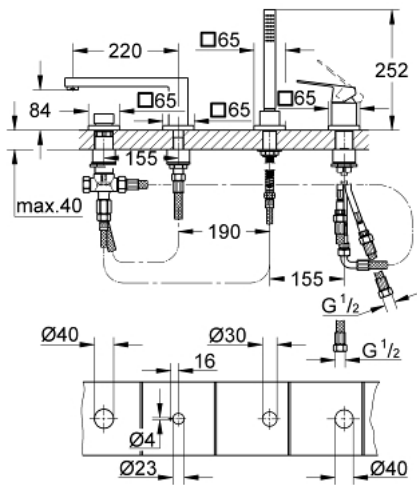

## 19 897 001 EUROCUBE FOUR-HOLE SINGLE-LEVER BATH COMBINATION

### PRODUCT DESCRIPTION

- Colour: chrome
- GROHE SilkMove 46 mm ceramic cartridge
- GROHE LongLife finish
- consisting of:
  - pre-assembled spout fixing
  - single lever mixer operating element
  - metal lever
  - bath inlet with mousseur
  - diverter bath/shower
  - hand shower Euphoria Cube+ 6.6 l/min
  - metal shower hose 2000 mm (always chrome for any colour of the set)
  - flexible connection hoses
  - connection for shower hose
  - protected against backflow
  - for use with 29 037 000
  - min. recommended pressure 1.0 bar

### SPARE PARTS, marec 2019 – now

- 1: Lever (Spare part-nr. 46782000)
  - 2: Cartridge (Spare part-nr. 46048000)
  - 3: Connecting hose (Spare part-nr. 07227000)
  - 4: Dirt strainer (Spare part-nr. 0700200M)
  - 5: Cone nut (Spare part-nr. 08864000)
  - 6: Compression spring (Spare part-nr. 00869000)
  - 7: Diverter knob (Spare part-nr. 48126000)
  - 8: Diverter (Spare part-nr. 45443000)
  - 8.1: Sealing washer  $\varnothing 6 \times \varnothing 2$  (Spare part-nr. 0128300M)
  - 8.2: Sealing washer (Spare part-nr. 0120500M)
  - 9: Replacement kit for shank fastening (Spare part-nr. 45444000)
  - 10: Non-return valve (Spare part-nr. 08565000)
  - 11: Connecting hose (Spare part-nr. 07300000)
  - 12: Mousseur (Spare part-nr. 13922000)
  - 13: Connecting hose (Spare part-nr. 48018000)
  - 14: Metal shower hose (Spare part-nr. 28146000)
  - 15: Temperature limiter (Spare part-nr. 46375000)\*
  - 16: Socket spanner (Spare part-nr. 19332000)\*
- \* Optional accessories