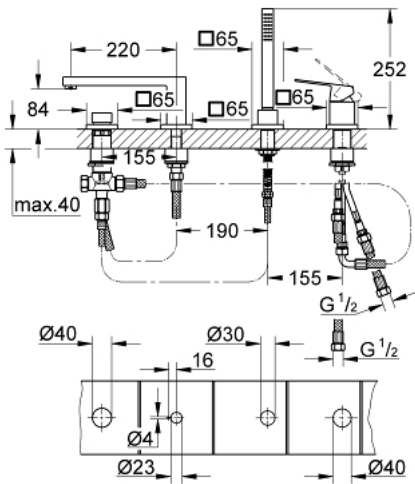

19 897 AL1 EUROCUBE FOUR-HOLE SINGLE-LEVER BATH COMBINATION

PRODUCT DESCRIPTION

- Colour: brushed hard graphite
- GROHE SilkMove 46 mm ceramic cartridge
- GROHE LongLife finish
- consisting of:
 - pre-assembled spout fixing
 - single lever mixer operating element
 - metal lever
 - bath inlet with mousseur
 - diverter bath/shower
 - hand shower Euphoria Cube+ 6.6 l/min
 - metal shower hose 2000 mm (always chrome for any colour of the set)
 - flexible connection hoses
 - connection for shower hose
 - protected against backflow
 - for use with 29 037 000
 - min. recommended pressure 1.0 bar

19 897 AL1 EUROCUBE FOUR-HOLE SINGLE-LEVER BATH COMBINATION

SPARE PARTS, marec 2019 – now

- 1: Lever (Spare part-nr. 46782AL0)
- 2: Cartridge (Spare part-nr. 46048000)
- 3: Connecting hose (Spare part-nr. 07227000)
- 4: Dirt strainer (Spare part-nr. 0700200M)
- 5: Cone nut (Spare part-nr. 08864AL0)
- 6: Compression spring (Spare part-nr. 00869000)
- 7: Diverter knob (Spare part-nr. 48126AL0)
- 8: Diverter (Spare part-nr. 45443000)
- 8.1: Sealing washer $\varnothing 6 \times \varnothing 2$ (Spare part-nr. 0128300M)
- 8.2: Sealing washer (Spare part-nr. 0120500M)
- 9: Replacement kit for shank fastening (Spare part-nr. 45444000)
- 10: Non-return valve (Spare part-nr. 08565000)
- 11: Connecting hose (Spare part-nr. 07300000)
- 12: Mousseur (Spare part-nr. 13922AL0)
- 13: Connecting hose (Spare part-nr. 48018000)
- 14: Metal shower hose (Spare part-nr. 28146000)
- 15: Temperature limiter (Spare part-nr. 46375000)*
- 16: Socket spanner (Spare part-nr. 19332000)*