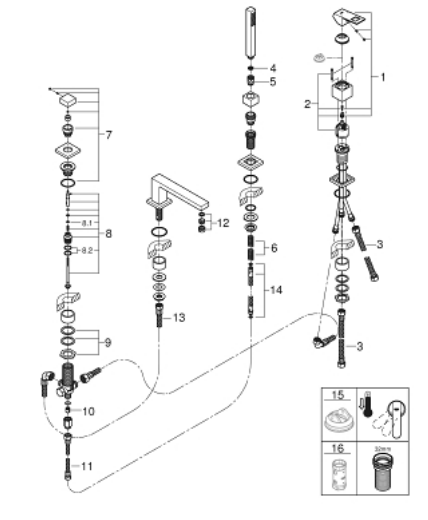

19 897 AL1 EUROCUBE FOUR-HOLE SINGLE-LEVER BATH COMBINATION

PRODUCT DESCRIPTION

- Colour: brushed hard graphite
- GROHE SilkMove 46 mm ceramic cartridge
- GROHE LongLife finish
- consisting of:
 - pre-assembled spout fixing
 - single lever mixer operating element
 - metal lever
 - bath inlet with mousseur
 - diverter bath/shower
 - hand shower Euphoria Cube+ 6.6 l/min
 - metal shower hose 2000 mm (always chrome for any colour of the set)
 - flexible connection hoses
 - connection for shower hose
 - protected against backflow
 - for use with 29 037 000
 - min. recommended pressure 1.0 bar

19 897 AL1 EUROCUBE FOUR-HOLE SINGLE-LEVER BATH COMBINATION

SPARE PARTS, marec 2019 – now

- 1: Lever (Spare part-nr. 46782AL0)
- 2: Cartridge (Spare part-nr. 46048000)
- 3: Connecting hose (Spare part-nr. 07227000)
- 4: Dirt strainer (Spare part-nr. 0700200M)
- 5: Cone nut (Spare part-nr. 08864AL0)
- 6: Compression spring (Spare part-nr. 00869000)
- 7: Diverter knob (Spare part-nr. 48126AL0)
- 8: Diverter (Spare part-nr. 45443000)
- 8.1: Sealing washer $\varnothing 6 \times \varnothing 2$ (Spare part-nr. 0128300M)
- 8.2: Sealing washer (Spare part-nr. 0120500M)
- 9: Replacement kit for shank fastening (Spare part-nr. 45444000)
- 10: Non-return valve (Spare part-nr. 08565000)
- 11: Connecting hose (Spare part-nr. 07300000)
- 12: Mousseur (Spare part-nr. 13922AL0)
- 13: Connecting hose (Spare part-nr. 48018000)
- 14: Metal shower hose (Spare part-nr. 28146000)
- 15: Temperature limiter (Spare part-nr. 46375000)*
- 16: Socket spanner (Spare part-nr. 19332000)*