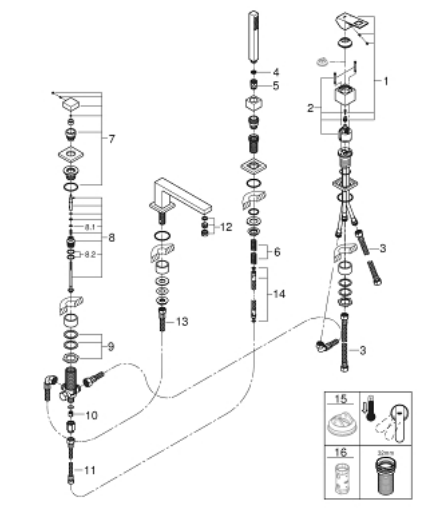

19 897 DC1 EUROCUBE FOUR-HOLE SINGLE-LEVER BATH COMBINATION

SPARE PARTS, marec 2019 – now

- 1: Lever (Spare part-nr. 46782DC0)
- 2: Cartridge (Spare part-nr. 46048000)
- 3: Connecting hose (Spare part-nr. 07227000)
- 4: Dirt strainer (Spare part-nr. 0700200M)
- 5: Cone nut (Spare part-nr. 08864DC0)
- 6: Compression spring (Spare part-nr. 00869000)
- 7: Diverter knob (Spare part-nr. 48126DC0)
- 8: Diverter (Spare part-nr. 45443000)
- 8.1: Sealing washer $\varnothing 6 \times \varnothing 2$ (Spare part-nr. 0128300M)
- 8.2: Sealing washer (Spare part-nr. 0120500M)
- 9: Replacement kit for shank fastening (Spare part-nr. 45444000)
- 10: Non-return valve (Spare part-nr. 08565000)
- 11: Connecting hose (Spare part-nr. 07300000)
- 12: Mousseur (Spare part-nr. 13922DC0)
- 13: Connecting hose (Spare part-nr. 48018000)
- 14: Metal shower hose (Spare part-nr. 28146000)
- 15: Temperature limiter (Spare part-nr. 46375000)*
- 16: Socket spanner (Spare part-nr. 19332000)*