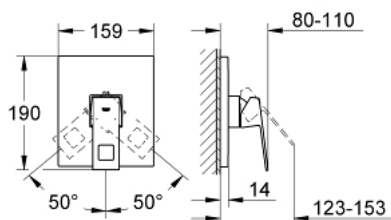

19 898 000 EUROCUBE SINGLE-LEVER SHOWER MIXER

PRODUCT DESCRIPTION

- Colour: chrome
- trim set for use with rough-in box 33 963 001, 33 964 001, 33 965 001
- without concealed body
- metal lever
- GROHE LongLife finish
- escutcheon and shaft sealing
- metal escutcheon
- covered fixing

19 898 000 EUROCUBE SINGLE-LEVER SHOWER MIXER

SPARE PARTS, september 2010 – now

- 1: Lever (Spare part-nr. 46782000)
- 2: Escutcheon (Spare part-nr. 46781000)
- 3: Cap (Spare part-nr. 46784000)
- 4: Temperature limiter (Spare part-nr. 46375000)*
- 5: Extension (Spare part-nr. 46807000)*
- 6: Extension (Spare part-nr. 46808000)*