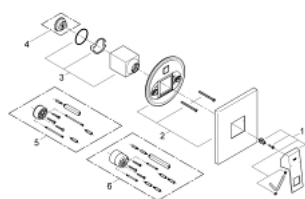

19 898 000 EUROCUBE SINGLE-LEVER SHOWER MIXER

PRODUCT DESCRIPTION

- Colour: chrome
- trim set for use with rough-in box 33 963 001, 33 964 001, 33 965 001
- without concealed body
- metal lever
- GROHE LongLife finish
- escutcheon and shaft sealing
- metal escutcheon
- covered fixing

19 898 000 EUROCUBE SINGLE-LEVER SHOWER MIXER

SPARE PARTS, september 2010 – now

- 1: Lever (Spare part-nr. 46782000)
- 2: Escutcheon (Spare part-nr. 46781000)
- 3: Cap (Spare part-nr. 46784000)
- 4: Temperature limiter (Spare part-nr. 46375000)*
- 5: Extension (Spare part-nr. 46807000)*
- 6: Extension (Spare part-nr. 46808000)*