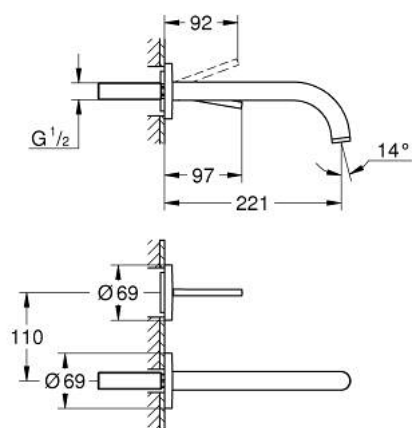

19 918 003 ATRIO TWO-HOLE BASIN MIXER JOYSTICK

PRODUCT DESCRIPTION

- Colour: chrome
- wall mounted
- trim set for use with rough-in set 23 429 000
- without concealed body
- GROHE FeatherControl Joystick cartridge
- GROHE LongLife finish
- 5.7 l/min laminar mousseur
- center distance 110 mm
- projection 221 mm

19 918 003 ATRIO TWO-HOLE BASIN MIXER JOYSTICK

SPARE PARTS, april 2017 – now

1: Laminar flow straightener (Spare part-nr. 48408000)

2: Extension set, 25 mm (Spare part-nr. 46901000)*

* Optional accessories