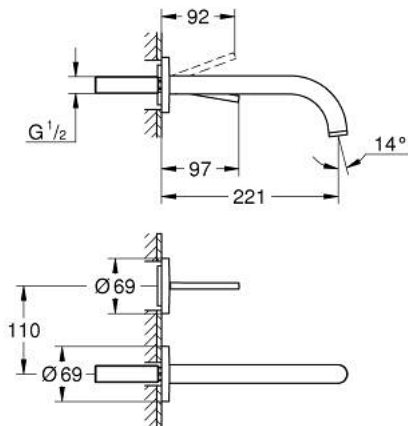

19 918 AL3 ATRIO TWO-HOLE BASIN MIXER JOYSTICK

PRODUCT DESCRIPTION

- Colour: brushed hard graphite
- wall mounted
- trim set for use with rough-in set 23 429 000
- without concealed body
- GROHE FeatherControl Joystick cartridge
- GROHE LongLife finish
- 5.7 l/min laminar mousseur
- center distance 110 mm
- projection 221 mm

19 918 AL3 ATRIO TWO-HOLE BASIN MIXER JOYSTICK

SPARE PARTS, april 2017 – now

1: Laminar flow straightener (Spare part-nr. 48408000)

2: Extension set, 25 mm (Spare part-nr. 46901000)*

* Optional accessories