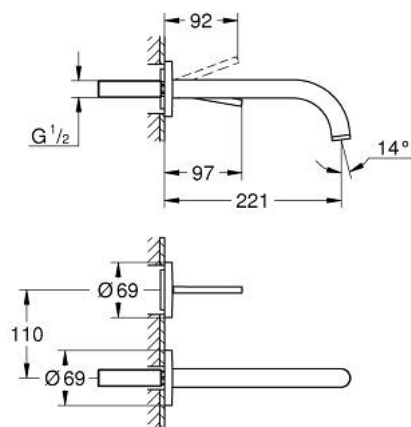

19 918 AL3 ATRIO TWO-HOLE BASIN MIXER JOYSTICK

PRODUCT DESCRIPTION

- Colour: brushed hard graphite
- wall mounted
- trim set for use with rough-in set 23 429 000
- without concealed body
- GROHE FeatherControl Joystick cartridge
- GROHE LongLife finish
- GROHE EcoJoy 5.7 l/min laminar mousseur
- center distance 110 mm
- projection 221 mm

19 918 AL3 ATRIO TWO-HOLE BASIN MIXER JOYSTICK

SPARE PARTS, april 2017 – now

1: Laminar flow straightener (Spare part-nr. 48408000)

2: Extension set, 25 mm (Spare part-nr. 46901000)*

* Optional accessories