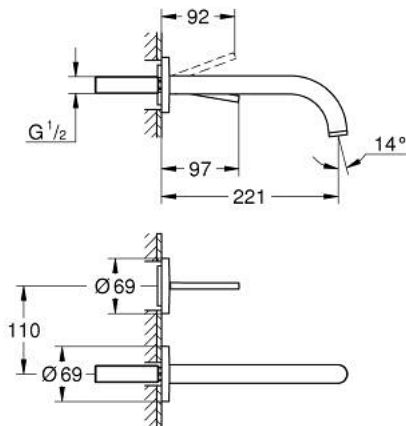

19 918 DC3 ATRIO TWO-HOLE BASIN MIXER JOYSTICK

PRODUCT DESCRIPTION

- Colour: supersteel
- wall mounted
- trim set for use with rough-in set 23 429 000
- without concealed body
- GROHE FeatherControl Joystick cartridge
- GROHE LongLife finish
- 5.7 l/min laminar mousseur
- center distance 110 mm
- projection 221 mm

19 918 DC3 ATRIO TWO-HOLE BASIN MIXER JOYSTICK

SPARE PARTS, april 2017 – now

1: Laminar flow straightener (Spare part-nr. 48408000)

2: Extension set, 25 mm (Spare part-nr. 46901000)*

* Optional accessories