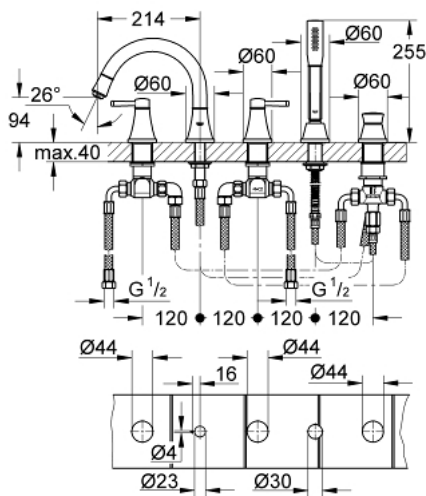

## 19 919 000 GRANDERA FIVE-HOLE BATH COMBINATION

### PRODUCT DESCRIPTION

- Colour: chrome
- ceramic headparts 1/2", 90°
- GROHE LongLife finish
- consisting of:
  - pre-assembled spout fixing
  - single lever mixer operating element
  - bath spout with mousseur and diverter bath/shower
  - Grandera hand shower 7.6 l
  - metal shower hose 1500 mm
  - flexible connection hoses
  - connection for shower hose
  - protected against backflow
  - can be used with baseframe 29 037 000 (please order separately)
  - min. recommended pressure 1.0 bar

### SPARE PARTS, oktober 2018 – now

- 1: Handle pair (Spare part-nr. 48325000)
- 2: Ceramic headpart 3/4" (Spare part-nr. 45888000)
- 3: Ceramic headpart 3/4" (Spare part-nr. 45887000)
- 4: Valve seat 3/4" (Spare part-nr. 45345000)
- 5: Diverter knob (Spare part-nr. 48216000)
- 6: Diverter (Spare part-nr. 45443000)
- 6.1: Sealing washer  $\varnothing 6 \times \varnothing 2$  (Spare part-nr. 0128300M)
- 6.2: Sealing washer (Spare part-nr. 0120500M)
- 7: Replacement kit for shank fastening (Spare part-nr. 45444000)
- 8: Mousseur (Spare part-nr. 13952000)
- 9: Dirt strainer (Spare part-nr. 0700200M)
- 10: Cone nut (Spare part-nr. 08864000)
- 11: Connecting hose (Spare part-nr. 48018000)
- 12: Connecting hose (Spare part-nr. 48019000)
- 13: Compression spring (Spare part-nr. 00869000)
- 14: Non-return valve (Spare part-nr. 08565000)
- 15: Connecting hose (Spare part-nr. 07300000)
- 16: Metal shower hose (Spare part-nr. 28146000)
- 17: Socket spanner (Spare part-nr. 19332000)\*