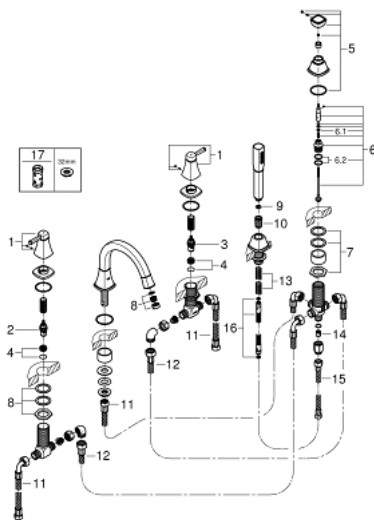

## 19 919 000 GRANDERA FIVE-HOLE BATH COMBINATION

### PRODUCT DESCRIPTION

- Colour: chrome
- ceramic headparts 1/2", 90°
- GROHE LongLife finish
- consisting of:
  - pre-assembled spout fixing
  - single lever mixer operating element
  - bath spout with mousseur and diverter bath/shower
  - Grandera hand shower 7.6 l
  - metal shower hose 1500 mm
  - flexible connection hoses
  - connection for shower hose
  - protected against backflow
  - can be used with baseframe 29 037 000 (please order separately)
  - min. recommended pressure 1.0 bar

### SPARE PARTS, oktober 2018 – now

- 1: Handle pair (Spare part-nr. 48325000)
- 2: Ceramic headpart 3/4" (Spare part-nr. 45888000)
- 3: Ceramic headpart 3/4" (Spare part-nr. 45887000)
- 4: Valve seat 3/4" (Spare part-nr. 45345000)
- 5: Diverter knob (Spare part-nr. 48216000)
- 6: Diverter (Spare part-nr. 45443000)
- 6.1: Sealing washer  $\varnothing 6 \times \varnothing 2$  (Spare part-nr. 0128300M)
- 6.2: Sealing washer (Spare part-nr. 0120500M)
- 7: Replacement kit for shank fastening (Spare part-nr. 45444000)
- 8: Mousseur (Spare part-nr. 13952000)
- 9: Dirt strainer (Spare part-nr. 0700200M)
- 10: Cone nut (Spare part-nr. 08864000)
- 11: Connecting hose (Spare part-nr. 48018000)
- 12: Connecting hose (Spare part-nr. 48019000)
- 13: Compression spring (Spare part-nr. 00869000)
- 14: Non-return valve (Spare part-nr. 08565000)
- 15: Connecting hose (Spare part-nr. 07300000)
- 16: Metal shower hose (Spare part-nr. 28146000)
- 17: Socket spanner (Spare part-nr. 19332000)\*