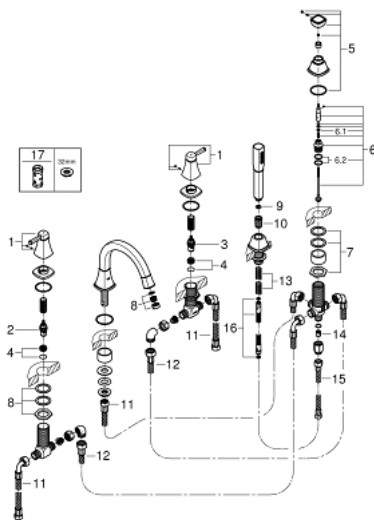

## 19 919 EN0 GRANDERA FIVE-HOLE BATH COMBINATION

### PRODUCT DESCRIPTION

- Colour: brushed nickel
- GROHE LongLife finish
- consisting of:
  - ceramic headparts 1/2", 90°
  - pre-assembled spout fixing
  - single lever mixer operating element
  - bath spout with mousseur and diverter bath/shower
  - Grandera hand shower 7.6 l
  - metal shower hose 1500 mm
  - connection for shower hose
  - flexible connection hoses
  - protected against backflow
  - can be used with baseframe 29 037 000 (please order separately)
  - min. recommended pressure 1.0 bar

### SPARE PARTS, oktober 2018 – now

- 1: Handle pair (Spare part-nr. 48325EN0)
- 2: Ceramic headpart 3/4" (Spare part-nr. 45888000)
- 3: Ceramic headpart 3/4" (Spare part-nr. 45887000)
- 4: Valve seat 3/4" (Spare part-nr. 45345000)
- 5: diverter knob (Spare part-nr. 48216EN0)
- 6: Diverter (Spare part-nr. 45443000)
- 6.1: Sealing washer  $\varnothing 6 \times \varnothing 2$  (Spare part-nr. 0128300M)
- 6.2: Sealing washer (Spare part-nr. 0120500M)
- 7: Replacement kit for shank fastening (Spare part-nr. 45444000)
- 8: Mousseur (Spare part-nr. 13952EN0)
- 9: Dirt strainer (Spare part-nr. 0700200M)
- 10: Cone nut (Spare part-nr. 08864EN0)
- 11: Connecting hose (Spare part-nr. 48018000)
- 12: Connecting hose (Spare part-nr. 48019000)
- 13: Compression spring (Spare part-nr. 00869000)
- 14: Non-return valve (Spare part-nr. 08565000)
- 15: Connecting hose (Spare part-nr. 07300000)
- 16: Metal shower hose (Spare part-nr. 28146000)
- 17: Socket spanner (Spare part-nr. 19332000)\*