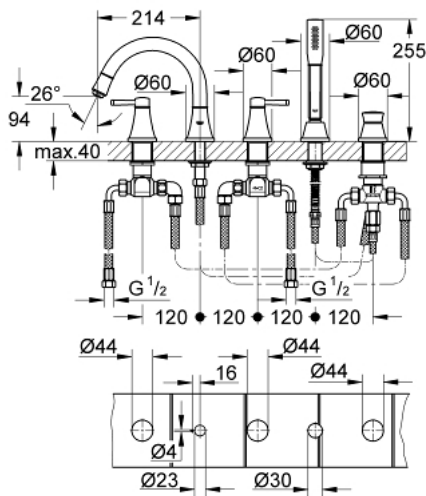

19 919 IG0 GRANDERA FIVE-HOLE BATH COMBINATION

PRODUCT DESCRIPTION

- Colour: chrome/gold
- GROHE LongLife finish
- consisting of:
 - ceramic headparts 1/2", 90°
 - pre-assembled spout fixing
 - single lever mixer operating element
 - bath spout with mousseur and diverter bath/shower
 - Grandera hand shower 7.6 l
 - metal shower hose 1500 mm
 - connection for shower hose
 - flexible connection hoses
 - protected against backflow
 - can be used with baseframe 29 037 000 (please order separately)
 - min. recommended pressure 1.0 bar

19 919 IG0 GRANDERA FIVE-HOLE BATH COMBINATION

SPARE PARTS, oktober 2018 – now

- 1: Handle pair (Spare part-nr. 48325000)
- 2: Ceramic headpart 3/4" (Spare part-nr. 45888000)
- 3: Ceramic headpart 3/4" (Spare part-nr. 45887000)
- 4: Valve seat 3/4" (Spare part-nr. 45345000)
- 5: Diverter knob (Spare part-nr. 48216IG0)
- 6: Diverter (Spare part-nr. 45443000)
- 6.1: Sealing washer $\varnothing 6 \times \varnothing 2$ (Spare part-nr. 0128300M)
- 6.2: Sealing washer (Spare part-nr. 0120500M)
- 7: Replacement kit for shank fastening (Spare part-nr. 45444000)
- 8: Mousseur (Spare part-nr. 13952G00)
- 9: Dirt strainer (Spare part-nr. 0700200M)
- 10: Cone nut (Spare part-nr. 08864000)
- 11: Connecting hose (Spare part-nr. 48018000)
- 12: Connecting hose (Spare part-nr. 48019000)
- 13: Compression spring (Spare part-nr. 00869000)
- 14: Non-return valve (Spare part-nr. 08565000)
- 15: Connecting hose (Spare part-nr. 07300000)
- 16: Metal shower hose (Spare part-nr. 28146000)
- 17: Socket spanner (Spare part-nr. 19332000)*