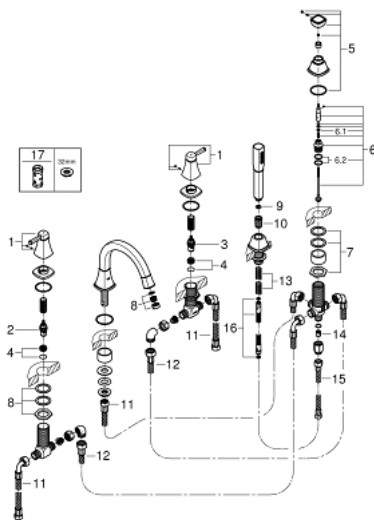

19 919 IG0 GRANDERA FIVE-HOLE BATH COMBINATION

PRODUCT DESCRIPTION

- Colour: chrome/gold
- GROHE LongLife finish
- consisting of:
 - ceramic headparts 1/2", 90°
 - pre-assembled spout fixing
 - single lever mixer operating element
 - bath spout with mousseur and diverter bath/shower
 - Grandera hand shower 7.6 l
 - metal shower hose 1500 mm
 - connection for shower hose
 - flexible connection hoses
 - protected against backflow
 - can be used with baseframe 29 037 000 (please order separately)
 - min. recommended pressure 1.0 bar

19 919 IG0 GRANDERA FIVE-HOLE BATH COMBINATION

SPARE PARTS, oktober 2018 – now

- 1: Handle pair (Spare part-nr. 48325000)
- 2: Ceramic headpart 3/4" (Spare part-nr. 45888000)
- 3: Ceramic headpart 3/4" (Spare part-nr. 45887000)
- 4: Valve seat 3/4" (Spare part-nr. 45345000)
- 5: Diverter knob (Spare part-nr. 48216IG0)
- 6: Diverter (Spare part-nr. 45443000)
- 6.1: Sealing washer $\varnothing 6 \times \varnothing 2$ (Spare part-nr. 0128300M)
- 6.2: Sealing washer (Spare part-nr. 0120500M)
- 7: Replacement kit for shank fastening (Spare part-nr. 45444000)
- 8: Mousseur (Spare part-nr. 13952G00)
- 9: Dirt strainer (Spare part-nr. 0700200M)
- 10: Cone nut (Spare part-nr. 08864000)
- 11: Connecting hose (Spare part-nr. 48018000)
- 12: Connecting hose (Spare part-nr. 48019000)
- 13: Compression spring (Spare part-nr. 00869000)
- 14: Non-return valve (Spare part-nr. 08565000)
- 15: Connecting hose (Spare part-nr. 07300000)
- 16: Metal shower hose (Spare part-nr. 28146000)
- 17: Socket spanner (Spare part-nr. 19332000)*