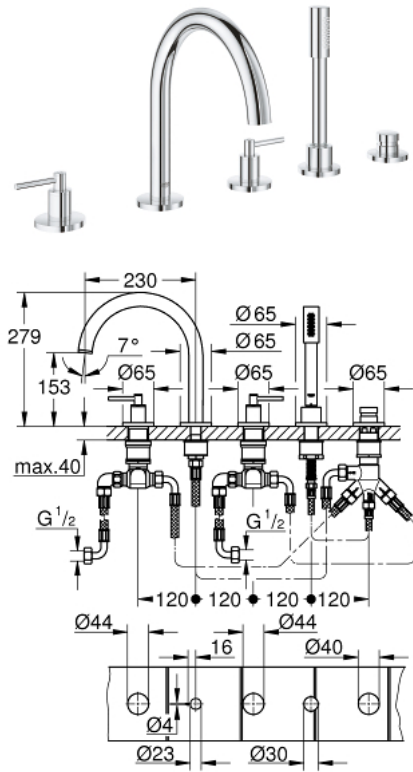

## 19 922 003 ATRIO FIVE-HOLE BATH COMBINATION

### PRODUCT DESCRIPTION

- Colour: chrome
- ceramic headparts 1/2", 90°
- GROHE LongLife finish
- consisting of:
- pre-assembled spout fixing
- with lever handles
- bath spout with mousseur and diverter bath/shower
- hand shower Rainshower Aqua 6.5 l/min
- shower hose 2000 mm
- flexible connection hoses
- connection for shower hose
- protected against backflow
- for use with baseframe 29 037 002 (please order separately)
- Two different sets of caps included. One set with "H" and "C" marking, one set without marking.

### SPARE PARTS, april 2017 – now

- 1: Lever handle bath (Spare part-nr. 18034003)
- 2: Ceramic headpart 3/4" (Spare part-nr. 45888000)
- 3: Valve seat 3/4" (Spare part-nr. 45345000)
- 4: Replacement kit for shank fastening (Spare part-nr. 45444000)
- 5: Connecting hose (Spare part-nr. 48019000)
- 6: Ceramic headpart 3/4" (Spare part-nr. 45887000)
- 7: Mousseur (Spare part-nr. 13926000)
- 8: Connecting hose (Spare part-nr. 48018000)
- 9: Dirt strainer (Spare part-nr. 0700200M)
- 10: Cone nut (Spare part-nr. 08864000)
- 11: Compression spring (Spare part-nr. 00869000)
- 12: Metal shower hose (Spare part-nr. 28146000)
- 13: Diverter knob (Spare part-nr. 48411000)
- 14: Diverter (Spare part-nr. 45443000)
- 14.1: Sealing washer  $\varnothing 6 \times \varnothing 2$  (Spare part-nr. 0128300M)
- 14.2: Sealing washer (Spare part-nr. 0120500M)
- 15: Non-return valve (Spare part-nr. 08565000)
- 16: Connecting hose (Spare part-nr. 07300000)
- 17: Socket spanner (Spare part-nr. 19332000)\*