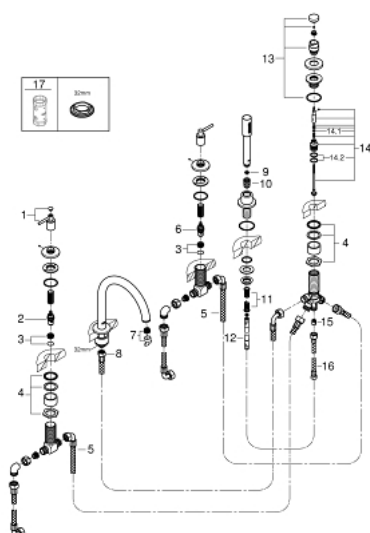

## 19 922 003 ATRIO FIVE-HOLE BATH COMBINATION

### PRODUCT DESCRIPTION

- Colour: chrome
- ceramic headparts 1/2", 90°
- GROHE LongLife finish
- consisting of:
- pre-assembled spout fixing
- with lever handles
- bath spout with mousseur and diverter bath/shower
- hand shower Rainshower Aqua 6.5 l/min
- shower hose 2000 mm
- flexible connection hoses
- connection for shower hose
- protected against backflow
- for use with baseframe 29 037 002 (please order separately)
- Two different sets of caps included. One set with "H" and "C" marking, one set without marking.

### SPARE PARTS, april 2017 – now

- 1: Lever handle bath (Spare part-nr. 18034003)
- 2: Ceramic headpart 3/4" (Spare part-nr. 45888000)
- 3: Valve seat 3/4" (Spare part-nr. 45345000)
- 4: Replacement kit for shank fastening (Spare part-nr. 45444000)
- 5: Connecting hose (Spare part-nr. 48019000)
- 6: Ceramic headpart 3/4" (Spare part-nr. 45887000)
- 7: Mousseur (Spare part-nr. 13926000)
- 8: Connecting hose (Spare part-nr. 48018000)
- 9: Dirt strainer (Spare part-nr. 0700200M)
- 10: Cone nut (Spare part-nr. 08864000)
- 11: Compression spring (Spare part-nr. 00869000)
- 12: Metal shower hose (Spare part-nr. 28146000)
- 13: Diverter knob (Spare part-nr. 48411000)
- 14: Diverter (Spare part-nr. 45443000)
- 14.1: Sealing washer  $\varnothing 6 \times \varnothing 2$  (Spare part-nr. 0128300M)
- 14.2: Sealing washer (Spare part-nr. 0120500M)
- 15: Non-return valve (Spare part-nr. 08565000)
- 16: Connecting hose (Spare part-nr. 07300000)
- 17: Socket spanner (Spare part-nr. 19332000)\*