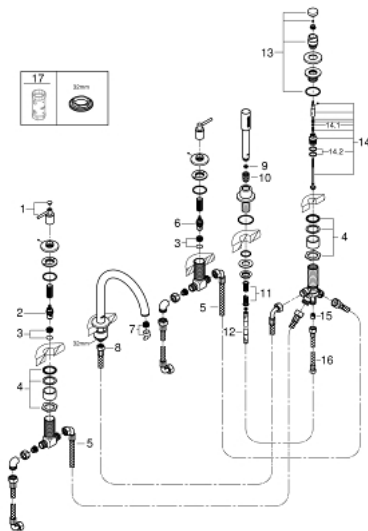

## 19 922 AL3 ATRIO FIVE-HOLE BATH COMBINATION

### PRODUCT DESCRIPTION

- Colour: brushed hard graphite
- ceramic headparts 1/2", 90°
- GROHE LongLife finish
- consisting of:
- pre-assembled spout fixing
- with lever handles
- bath spout with mousseur and diverter bath/shower
- hand shower Rainshower Aqua 6.5 l/min
- shower hose 2000 mm
- flexible connection hoses
- connection for shower hose
- protected against backflow
- for use with baseframe 29 037 002 (please order separately)
- Two different sets of caps included. One set with "H" and "C" marking, one set without marking.

### SPARE PARTS, april 2017 – now

- 1: Lever handle bath (Spare part-nr. 18034AL3)
- 2: Ceramic headpart 3/4" (Spare part-nr. 45888000)
- 3: Valve seat 3/4" (Spare part-nr. 45345000)
- 4: Replacement kit for shank fastening (Spare part-nr. 45444000)
- 5: Connecting hose (Spare part-nr. 48019000)
- 6: Ceramic headpart 3/4" (Spare part-nr. 45887000)
- 7: Mousseur (Spare part-nr. 13926000)
- 8: Connecting hose (Spare part-nr. 48018000)
- 9: Dirt strainer (Spare part-nr. 0700200M)
- 10: Cone nut (Spare part-nr. 08864AL0)
- 11: Compression spring (Spare part-nr. 00869000)
- 12: Metal shower hose (Spare part-nr. 28146000)
- 13: Diverter knob (Spare part-nr. 48411AL0)
- 14: Diverter (Spare part-nr. 45443000)
- 14.1: Sealing washer  $\varnothing 6 \times \varnothing 2$  (Spare part-nr. 0128300M)
- 14.2: Sealing washer (Spare part-nr. 0120500M)
- 15: Non-return valve (Spare part-nr. 08565000)
- 16: Connecting hose (Spare part-nr. 07300000)
- 17: Socket spanner (Spare part-nr. 19332000)\*