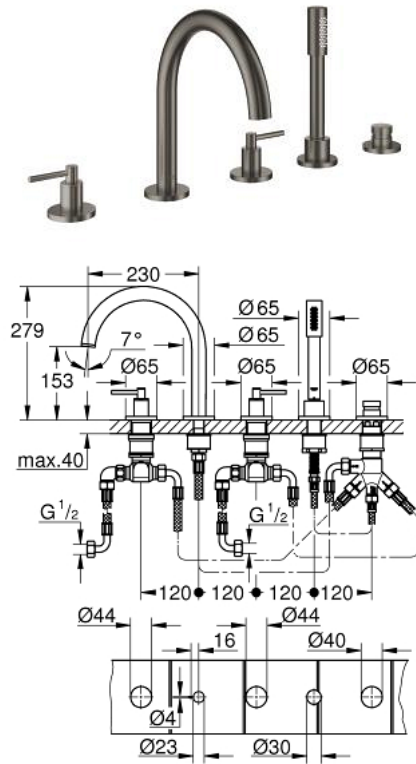

## 19 922 AL3 ATRIO FIVE-HOLE BATH COMBINATION

### PRODUCT DESCRIPTION

- Colour: brushed hard graphite
- ceramic headparts 1/2", 90°
- GROHE LongLife finish
- consisting of:
- pre-assembled spout fixing
- with lever handles
- bath spout with mousseur and diverter bath/shower
- hand shower Rainshower Aqua 6.5 l/min
- shower hose 2000 mm
- flexible connection hoses
- connection for shower hose
- protected against backflow
- for use with baseframe 29 037 002 (please order separately)
- Two different sets of caps included. One set with "H" and "C" marking, one set without marking.

### SPARE PARTS, april 2017 – now

- 1: Lever handle bath (Spare part-nr. 18034AL3)
- 2: Ceramic headpart 3/4" (Spare part-nr. 45888000)
- 3: Valve seat 3/4" (Spare part-nr. 45345000)
- 4: Replacement kit for shank fastening (Spare part-nr. 45444000)
- 5: Connecting hose (Spare part-nr. 48019000)
- 6: Ceramic headpart 3/4" (Spare part-nr. 45887000)
- 7: Mousseur (Spare part-nr. 13926000)
- 8: Connecting hose (Spare part-nr. 48018000)
- 9: Dirt strainer (Spare part-nr. 0700200M)
- 10: Cone nut (Spare part-nr. 08864AL0)
- 11: Compression spring (Spare part-nr. 00869000)
- 12: Metal shower hose (Spare part-nr. 28146000)
- 13: Diverter knob (Spare part-nr. 48411AL0)
- 14: Diverter (Spare part-nr. 45443000)
- 14.1: Sealing washer  $\varnothing 6 \times \varnothing 2$  (Spare part-nr. 0128300M)
- 14.2: Sealing washer (Spare part-nr. 0120500M)
- 15: Non-return valve (Spare part-nr. 08565000)
- 16: Connecting hose (Spare part-nr. 07300000)
- 17: Socket spanner (Spare part-nr. 19332000)\*