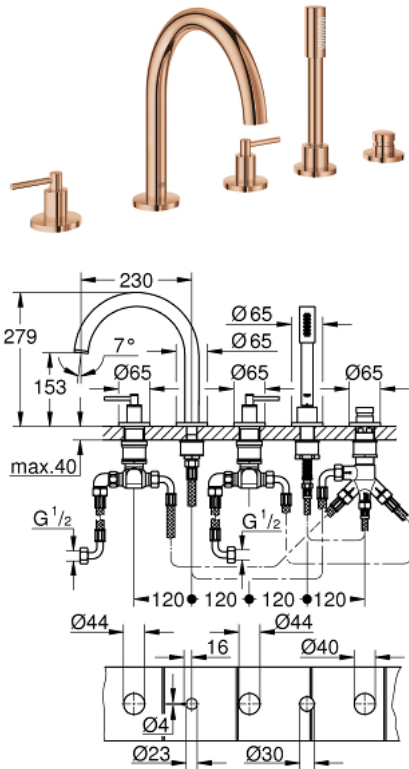

## 19 922 DA3 ATRIO FIVE-HOLE BATH COMBINATION

### PRODUCT DESCRIPTION

- Colour: warm sunset
- ceramic headparts 1/2", 90°
- GROHE LongLife finish
- consisting of:
- pre-assembled spout fixing
- with lever handles
- bath spout with mousseur and diverter bath/shower
- hand shower Rainshower Aqua 6.5 l/min
- shower hose 2000 mm
- flexible connection hoses
- connection for shower hose
- protected against backflow
- for use with baseframe 29 037 002 (please order separately)
- Two different sets of caps included. One set with "H" and "C" marking, one set without marking.