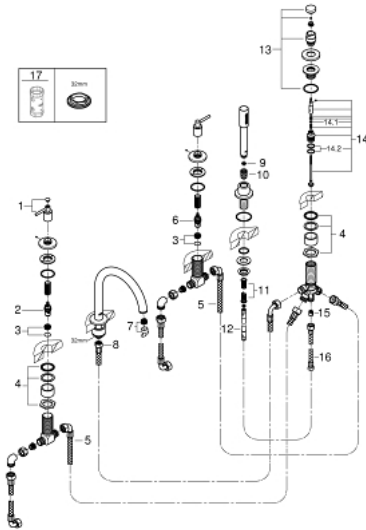

## 19 922 DC3 ATRIO FIVE-HOLE BATH COMBINATION

### PRODUCT DESCRIPTION

- Colour: supersteel
- ceramic headparts 1/2", 90°
- GROHE LongLife finish
- consisting of:
- pre-assembled spout fixing
- with lever handles
- bath spout with mousseur and diverter bath/shower
- hand shower Rainshower Aqua 6.5 l/min
- shower hose 2000 mm
- flexible connection hoses
- connection for shower hose
- protected against backflow
- for use with baseframe 29 037 002 (please order separately)
- Two different sets of caps included. One set with "H" and "C" marking, one set without marking.

### SPARE PARTS, april 2017 – now

- 1: Lever handle bath (Spare part-nr. 18034DC3)
- 2: Ceramic headpart 3/4" (Spare part-nr. 45888000)
- 3: Valve seat 3/4" (Spare part-nr. 45345000)
- 4: Replacement kit for shank fastening (Spare part-nr. 45444000)
- 5: Connecting hose (Spare part-nr. 48019000)
- 6: Ceramic headpart 3/4" (Spare part-nr. 45887000)
- 7: Mousseur (Spare part-nr. 13926000)
- 8: Connecting hose (Spare part-nr. 48018000)
- 9: Dirt strainer (Spare part-nr. 0700200M)
- 10: Cone nut (Spare part-nr. 08864DC0)
- 11: Compression spring (Spare part-nr. 00869000)
- 12: Metal shower hose (Spare part-nr. 28146000)
- 13: Diverter knob (Spare part-nr. 48411DC0)
- 14: Diverter (Spare part-nr. 45443000)
- 14.1: Sealing washer  $\varnothing 6 \times \varnothing 2$  (Spare part-nr. 0128300M)
- 14.2: Sealing washer (Spare part-nr. 0120500M)
- 15: Non-return valve (Spare part-nr. 08565000)
- 16: Connecting hose (Spare part-nr. 07300000)
- 17: Socket spanner (Spare part-nr. 19332000)\*