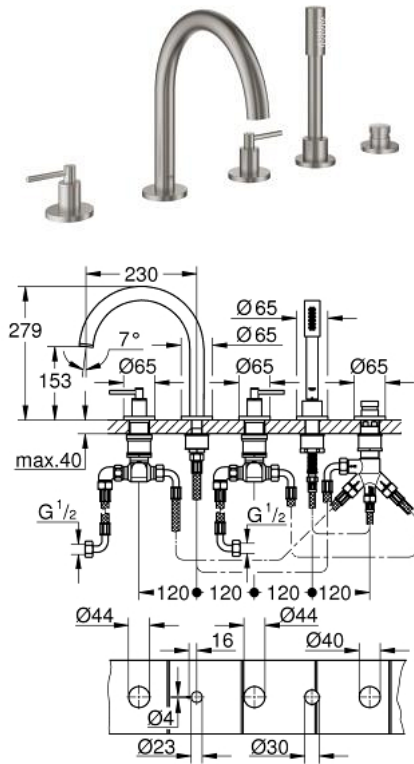

## 19 922 DC3 ATRIO FIVE-HOLE BATH COMBINATION

### PRODUCT DESCRIPTION

- Colour: supersteel
- ceramic headparts 1/2", 90°
- GROHE LongLife finish
- consisting of:
- pre-assembled spout fixing
- with lever handles
- bath spout with mousseur and diverter bath/shower
- hand shower Rainshower Aqua 6.5 l/min
- shower hose 2000 mm
- flexible connection hoses
- connection for shower hose
- protected against backflow
- for use with baseframe 29 037 002 (please order separately)
- Two different sets of caps included. One set with "H" and "C" marking, one set without marking.

### SPARE PARTS, april 2017 – now

- 1: Lever handle bath (Spare part-nr. 18034DC3)
- 2: Ceramic headpart 3/4" (Spare part-nr. 45888000)
- 3: Valve seat 3/4" (Spare part-nr. 45345000)
- 4: Replacement kit for shank fastening (Spare part-nr. 45444000)
- 5: Connecting hose (Spare part-nr. 48019000)
- 6: Ceramic headpart 3/4" (Spare part-nr. 45887000)
- 7: Mousseur (Spare part-nr. 13926000)
- 8: Connecting hose (Spare part-nr. 48018000)
- 9: Dirt strainer (Spare part-nr. 0700200M)
- 10: Cone nut (Spare part-nr. 08864DC0)
- 11: Compression spring (Spare part-nr. 00869000)
- 12: Metal shower hose (Spare part-nr. 28146000)
- 13: Diverter knob (Spare part-nr. 48411DC0)
- 14: Diverter (Spare part-nr. 45443000)
- 14.1: Sealing washer  $\varnothing 6 \times \varnothing 2$  (Spare part-nr. 0128300M)
- 14.2: Sealing washer (Spare part-nr. 0120500M)
- 15: Non-return valve (Spare part-nr. 08565000)
- 16: Connecting hose (Spare part-nr. 07300000)
- 17: Socket spanner (Spare part-nr. 19332000)\*