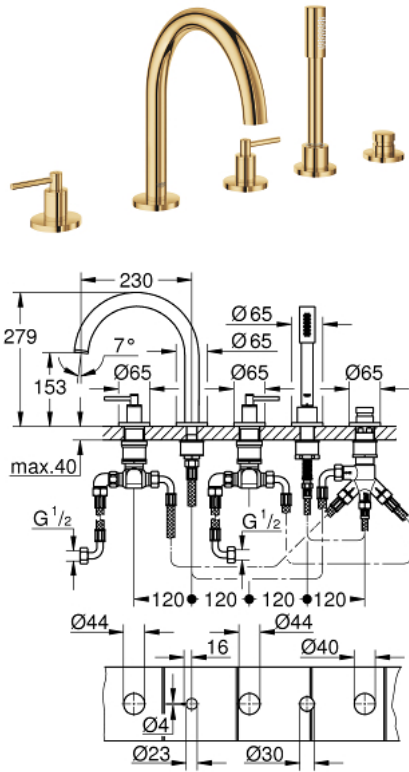

19 922 GL3 ATRIO FIVE-HOLE BATH COMBINATION

PRODUCT DESCRIPTION

- Colour: cool sunrise
- ceramic headparts 1/2", 90°
- GROHE LongLife finish
- consisting of:
- pre-assembled spout fixing
- with lever handles
- bath spout with mousseur and diverter bath/shower
- hand shower Rainshower Aqua 6.5 l/min
- shower hose 2000 mm
- flexible connection hoses
- connection for shower hose
- protected against backflow
- for use with baseframe 29 037 002 (please order separately)
- Two different sets of caps included. One set with "H" and "C" marking, one set without marking.