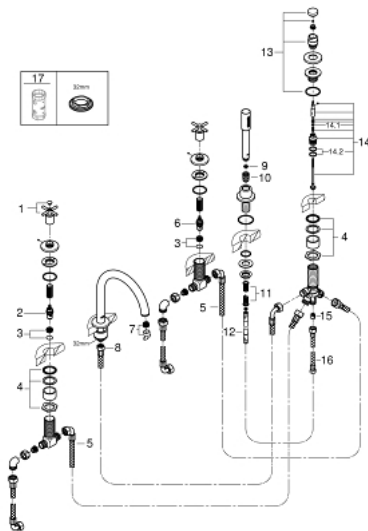

## 19 923 003 ATRIO FIVE-HOLE BATH COMBINATION

### PRODUCT DESCRIPTION

- Colour: chrome
- ceramic headparts 1/2", 90°
- GROHE LongLife finish
- consisting of:
- pre-assembled spout fixing
- with cross handles
- bath spout with mousseur and diverter bath/shower
- hand shower Rainshower Aqua 6.5 l/min
- shower hose 2000 mm
- flexible connection hoses
- connection for shower hose
- protected against backflow
- for use with baseframe 29 037 002 (please order separately)
- Two different sets of caps included. One set with "H" and "C" marking, one set without marking.

### SPARE PARTS, april 2017 – now

- 1: Cross handle bath (Spare part-nr. 18033003)
- 2: Ceramic headpart 3/4" (Spare part-nr. 45888000)
- 3: Valve seat 3/4" (Spare part-nr. 45345000)
- 4: Replacement kit for shank fastening (Spare part-nr. 45444000)
- 5: Connecting hose (Spare part-nr. 48019000)
- 6: Ceramic headpart 3/4" (Spare part-nr. 45887000)
- 7: Mousseur (Spare part-nr. 13926000)
- 8: Connecting hose (Spare part-nr. 48018000)
- 9: Dirt strainer (Spare part-nr. 0700200M)
- 10: Cone nut (Spare part-nr. 08864000)
- 11: Compression spring (Spare part-nr. 00869000)
- 12: Metal shower hose (Spare part-nr. 28146000)
- 13: Diverter knob (Spare part-nr. 48411000)
- 14: Diverter (Spare part-nr. 45443000)
- 14.1: Sealing washer  $\varnothing 6 \times \varnothing 2$  (Spare part-nr. 0128300M)
- 14.2: Sealing washer (Spare part-nr. 0120500M)
- 15: Non-return valve (Spare part-nr. 08565000)
- 16: Connecting hose (Spare part-nr. 07300000)
- 17: Socket spanner (Spare part-nr. 19332000)\*