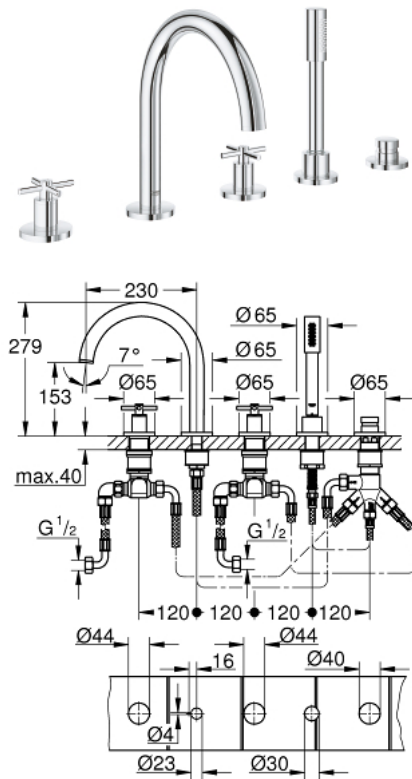

## 19 923 003 ATRIO FIVE-HOLE BATH COMBINATION

### PRODUCT DESCRIPTION

- Colour: chrome
- ceramic headparts 1/2", 90°
- GROHE LongLife finish
- consisting of:
- pre-assembled spout fixing
- with cross handles
- bath spout with mousseur and diverter bath/shower
- hand shower Rainshower Aqua 6.5 l/min
- shower hose 2000 mm
- flexible connection hoses
- connection for shower hose
- protected against backflow
- for use with baseframe 29 037 002 (please order separately)
- Two different sets of caps included. One set with "H" and "C" marking, one set without marking.

### SPARE PARTS, april 2017 – now

- 1: Cross handle bath (Spare part-nr. 18033003)
- 2: Ceramic headpart 3/4" (Spare part-nr. 45888000)
- 3: Valve seat 3/4" (Spare part-nr. 45345000)
- 4: Replacement kit for shank fastening (Spare part-nr. 45444000)
- 5: Connecting hose (Spare part-nr. 48019000)
- 6: Ceramic headpart 3/4" (Spare part-nr. 45887000)
- 7: Mousseur (Spare part-nr. 13926000)
- 8: Connecting hose (Spare part-nr. 48018000)
- 9: Dirt strainer (Spare part-nr. 0700200M)
- 10: Cone nut (Spare part-nr. 08864000)
- 11: Compression spring (Spare part-nr. 00869000)
- 12: Metal shower hose (Spare part-nr. 28146000)
- 13: Diverter knob (Spare part-nr. 48411000)
- 14: Diverter (Spare part-nr. 45443000)
- 14.1: Sealing washer  $\varnothing 6 \times \varnothing 2$  (Spare part-nr. 0128300M)
- 14.2: Sealing washer (Spare part-nr. 0120500M)
- 15: Non-return valve (Spare part-nr. 08565000)
- 16: Connecting hose (Spare part-nr. 07300000)
- 17: Socket spanner (Spare part-nr. 19332000)\*