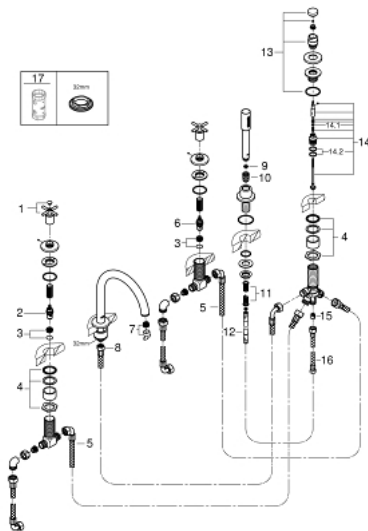

## 19 923 AL3 ATRIO FIVE-HOLE BATH COMBINATION

### PRODUCT DESCRIPTION

- Colour: brushed hard graphite
- ceramic headparts 1/2", 90°
- GROHE LongLife finish
- consisting of:
  - pre-assembled spout fixing
  - with cross handles
  - bath spout with mousseur and diverter bath/shower
  - hand shower Rainshower Aqua 6.5 l/min
  - shower hose 2000 mm
  - flexible connection hoses
  - connection for shower hose
  - protected against backflow
  - for use with baseframe 29 037 002 (please order separately)
  - Two different sets of caps included. One set with "H" and "C" marking, one set without marking.

### SPARE PARTS, april 2017 – now

- 1: Cross handle bath (Spare part-nr. 18033AL3)
  - 2: Ceramic headpart 3/4" (Spare part-nr. 45888000)
  - 3: Valve seat 3/4" (Spare part-nr. 45345000)
  - 4: Replacement kit for shank fastening (Spare part-nr. 45444000)
  - 6: Ceramic headpart 3/4" (Spare part-nr. 45887000)
  - 7: Mousseur (Spare part-nr. 13926000)
  - 8: Connecting hose (Spare part-nr. 48018000)
  - 9: Dirt strainer (Spare part-nr. 0700200M)
  - 10: Cone nut (Spare part-nr. 08864AL0)
  - 11: Compression spring (Spare part-nr. 00869000)
  - 12: Metal shower hose (Spare part-nr. 28146000)
  - 13: Diverter knob (Spare part-nr. 48411AL0)
  - 14: Diverter (Spare part-nr. 45443000)
  - 14.1: Sealing washer  $\varnothing 6 \times \varnothing 2$  (Spare part-nr. 0128300M)
  - 14.2: Sealing washer (Spare part-nr. 0120500M)
  - 15: Non-return valve (Spare part-nr. 08565000)
  - 16: Connecting hose (Spare part-nr. 07300000)
  - 17: Socket spanner (Spare part-nr. 19332000)\*
- \* Optional accessories