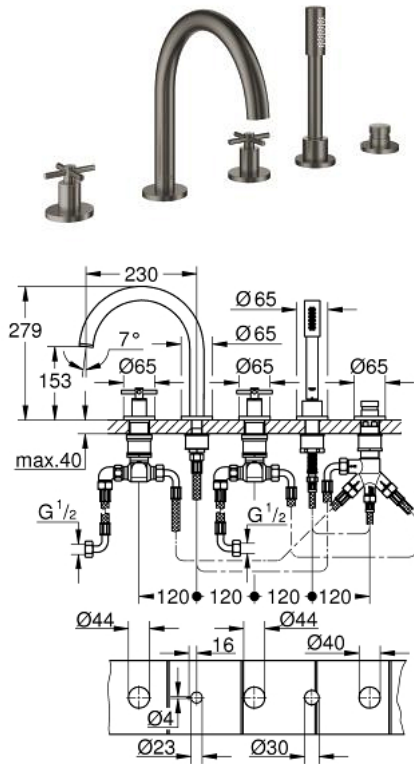

## 19 923 AL3 ATRIO FIVE-HOLE BATH COMBINATION

### PRODUCT DESCRIPTION

- Colour: brushed hard graphite
- ceramic headparts 1/2", 90°
- GROHE LongLife finish
- consisting of:
  - pre-assembled spout fixing
  - with cross handles
  - bath spout with mousseur and diverter bath/shower
  - hand shower Rainshower Aqua 6.5 l/min
  - shower hose 2000 mm
  - flexible connection hoses
  - connection for shower hose
  - protected against backflow
  - for use with baseframe 29 037 002 (please order separately)
  - Two different sets of caps included. One set with "H" and "C" marking, one set without marking.

### SPARE PARTS, april 2017 – now

- 1: Cross handle bath (Spare part-nr. 18033AL3)
  - 2: Ceramic headpart 3/4" (Spare part-nr. 45888000)
  - 3: Valve seat 3/4" (Spare part-nr. 45345000)
  - 4: Replacement kit for shank fastening (Spare part-nr. 45444000)
  - 6: Ceramic headpart 3/4" (Spare part-nr. 45887000)
  - 7: Mousseur (Spare part-nr. 13926000)
  - 8: Connecting hose (Spare part-nr. 48018000)
  - 9: Dirt strainer (Spare part-nr. 0700200M)
  - 10: Cone nut (Spare part-nr. 08864AL0)
  - 11: Compression spring (Spare part-nr. 00869000)
  - 12: Metal shower hose (Spare part-nr. 28146000)
  - 13: Diverter knob (Spare part-nr. 48411AL0)
  - 14: Diverter (Spare part-nr. 45443000)
  - 14.1: Sealing washer  $\varnothing 6 \times \varnothing 2$  (Spare part-nr. 0128300M)
  - 14.2: Sealing washer (Spare part-nr. 0120500M)
  - 15: Non-return valve (Spare part-nr. 08565000)
  - 16: Connecting hose (Spare part-nr. 07300000)
  - 17: Socket spanner (Spare part-nr. 19332000)\*
- \* Optional accessories