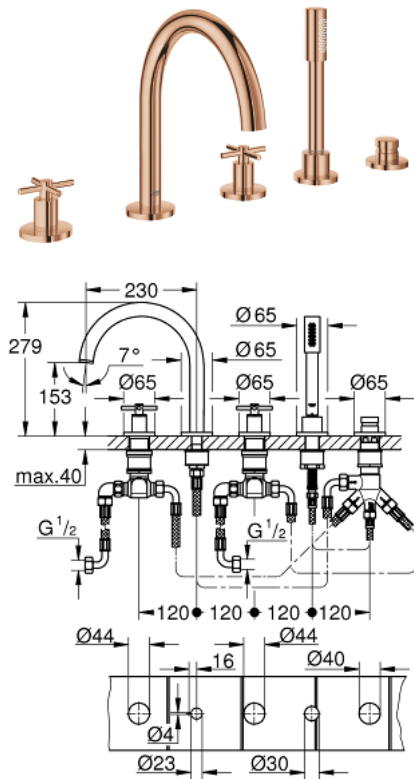

19 923 DA3 ATRIO FIVE-HOLE BATH COMBINATION

PRODUCT DESCRIPTION

- Colour: warm sunset
- ceramic headparts 1/2", 90°
- GROHE LongLife finish
- consisting of:
 - pre-assembled spout fixing
 - with cross handles
 - bath spout with mousseur and diverter bath/shower
 - hand shower Rainshower Aqua 6.5 l/min
 - shower hose 2000 mm
 - flexible connection hoses
 - connection for shower hose
 - protected against backflow
 - for use with baseframe 29 037 002 (please order separately)
 - Two different sets of caps included. One set with "H" and "C" marking, one set without marking.