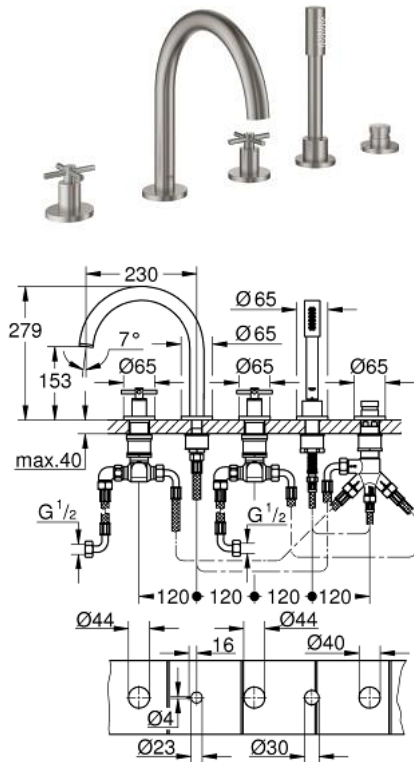

## 19 923 DC3 ATRIO FIVE-HOLE BATH COMBINATION

### PRODUCT DESCRIPTION

- Colour: supersteel
- ceramic headparts 1/2", 90°
- GROHE LongLife finish
- consisting of:
- pre-assembled spout fixing
- with cross handles
- bath spout with mousseur and diverter bath/shower
- hand shower Rainshower Aqua 6.5 l/min
- shower hose 2000 mm
- flexible connection hoses
- connection for shower hose
- protected against backflow
- for use with baseframe 29 037 002 (please order separately)
- Two different sets of caps included. One set with "H" and "C" marking, one set without marking.

### SPARE PARTS, april 2017 – now

- 1: Cross handle bath (Spare part-nr. 18033DC3)
  - 2: Ceramic headpart 3/4" (Spare part-nr. 45888000)
  - 3: Valve seat 3/4" (Spare part-nr. 45345000)
  - 4: Replacement kit for shank fastening (Spare part-nr. 45444000)
  - 6: Ceramic headpart 3/4" (Spare part-nr. 45887000)
  - 7: Mousseur (Spare part-nr. 13926000)
  - 8: Connecting hose (Spare part-nr. 48018000)
  - 9: Dirt strainer (Spare part-nr. 0700200M)
  - 10: Cone nut (Spare part-nr. 08864DC0)
  - 11: Compression spring (Spare part-nr. 00869000)
  - 12: Metal shower hose (Spare part-nr. 28146000)
  - 13: Diverter knob (Spare part-nr. 48411DC0)
  - 14: Diverter (Spare part-nr. 45443000)
  - 14.1: Sealing washer  $\varnothing 6 \times \varnothing 2$  (Spare part-nr. 0128300M)
  - 14.2: Sealing washer (Spare part-nr. 0120500M)
  - 15: Non-return valve (Spare part-nr. 08565000)
  - 16: Connecting hose (Spare part-nr. 07300000)
  - 17: Socket spanner (Spare part-nr. 19332000)\*
- \* Optional accessories