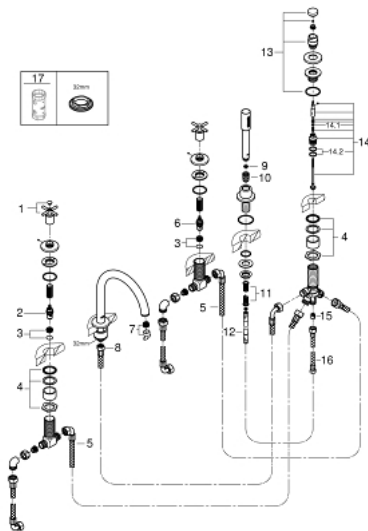

## 19 923 DC3 ATRIO FIVE-HOLE BATH COMBINATION

### PRODUCT DESCRIPTION

- Colour: supersteel
- ceramic headparts 1/2", 90°
- GROHE LongLife finish
- consisting of:
- pre-assembled spout fixing
- with cross handles
- bath spout with mousseur and diverter bath/shower
- hand shower Rainshower Aqua 6.5 l/min
- shower hose 2000 mm
- flexible connection hoses
- connection for shower hose
- protected against backflow
- for use with baseframe 29 037 002 (please order separately)
- Two different sets of caps included. One set with "H" and "C" marking, one set without marking.

### SPARE PARTS, april 2017 – now

- 1: Cross handle bath (Spare part-nr. 18033DC3)
  - 2: Ceramic headpart 3/4" (Spare part-nr. 45888000)
  - 3: Valve seat 3/4" (Spare part-nr. 45345000)
  - 4: Replacement kit for shank fastening (Spare part-nr. 45444000)
  - 6: Ceramic headpart 3/4" (Spare part-nr. 45887000)
  - 7: Mousseur (Spare part-nr. 13926000)
  - 8: Connecting hose (Spare part-nr. 48018000)
  - 9: Dirt strainer (Spare part-nr. 0700200M)
  - 10: Cone nut (Spare part-nr. 08864DC0)
  - 11: Compression spring (Spare part-nr. 00869000)
  - 12: Metal shower hose (Spare part-nr. 28146000)
  - 13: Diverter knob (Spare part-nr. 48411DC0)
  - 14: Diverter (Spare part-nr. 45443000)
  - 14.1: Sealing washer  $\varnothing 6 \times \varnothing 2$  (Spare part-nr. 0128300M)
  - 14.2: Sealing washer (Spare part-nr. 0120500M)
  - 15: Non-return valve (Spare part-nr. 08565000)
  - 16: Connecting hose (Spare part-nr. 07300000)
  - 17: Socket spanner (Spare part-nr. 19332000)\*
- \* Optional accessories