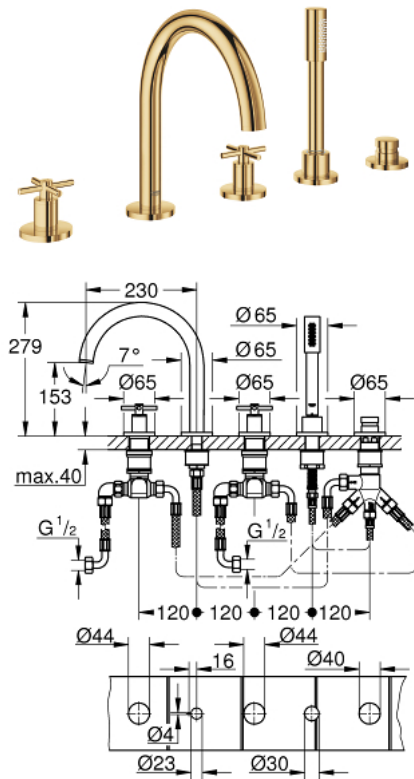

## 19 923 GL3 ATRIO FIVE-HOLE BATH COMBINATION

### PRODUCT DESCRIPTION

- Colour: cool sunrise
- ceramic headparts 1/2", 90°
- GROHE LongLife finish
- consisting of:
  - pre-assembled spout fixing
  - with cross handles
  - bath spout with mousseur and diverter bath/shower
  - hand shower Rainshower Aqua 6.5 l/min
  - shower hose 2000 mm
  - flexible connection hoses
  - connection for shower hose
  - protected against backflow
  - for use with baseframe 29 037 002 (please order separately)
  - Two different sets of caps included. One set with "H" and "C" marking, one set without marking.