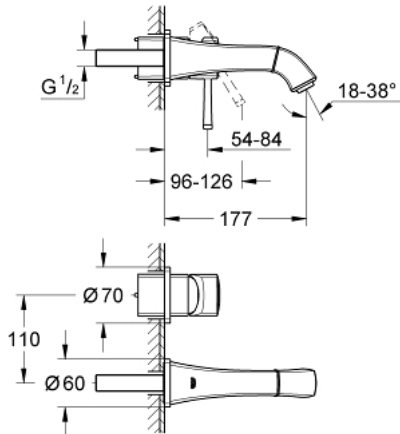

19 929 000 GRANDERA TWO-HOLE BASIN MIXER S-SIZE

PRODUCT DESCRIPTION

- Colour: chrome
- wall mounted
- for use with rough-in set 23 319 000
- without concealed body
- GROHE LongLife finish
- GROHE EcoJoy - Less water, perfect flow
- GROHE AquaGuide adjustable mousseur 5.7 l/min
- center distance 110 mm
- projection 177 mm
- min. recommended pressure 1.0 bar

19 929 000 **GRANDERA TWO-HOLE BASIN MIXER**
S-SIZE

SPARE PARTS, avgust 2017 – now

- 1: Lever (Spare part-nr. 46833000)
- 2: Flow straightener (Spare part-nr. 46837000)
- 3: Extension (Spare part-nr. 46627000)*