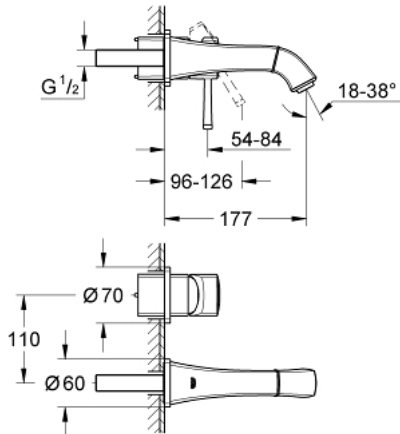

19 929 IG0 GRANDERA TWO-HOLE BASIN MIXER S-SIZE

PRODUCT DESCRIPTION

- Colour: chrome/gold
- wall mounted
- for use with rough-in set 23 319 000
- without concealed body
- GROHE LongLife finish
- GROHE EcoJoy - Less water, perfect flow
- GROHE AquaGuide adjustable mousseur 5.7 l/min
- center distance 110 mm
- projection 177 mm
- min. recommended pressure 1.0 bar

19 929 IG0 **GRANDERA TWO-HOLE BASIN MIXER**
S-SIZE

SPARE PARTS, avgust 2017 – now

- 1: Lever (Spare part-nr. 46833IG0)
 - 2: Flow straightener (Spare part-nr. 46837G00)
 - 3: Extension (Spare part-nr. 46627000)*
- * Optional accessories