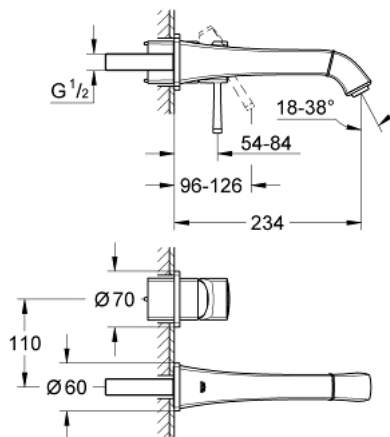

19 930 000 GRANDERA TWO-HOLE BASIN MIXER M-SIZE

PRODUCT DESCRIPTION

- Colour: chrome
- wall mounted
- without concealed body
- for use with rough-in set 23 319 000
- GROHE LongLife finish
- GROHE EcoJoy - Less water, perfect flow
- GROHE AquaGuide adjustable mousseur 5.7 l/min
- projection 234 mm
- min. recommended pressure 1.0 bar

19 930 000 **GRANDERA TWO-HOLE BASIN MIXER**
M-SIZE

SPARE PARTS, avgust 2017 – now

1: Lever (Spare part-nr. 46833000)

2: Flow straightener (Spare part-nr. 46837000)

3: Extension (Spare part-nr. 46627000)*