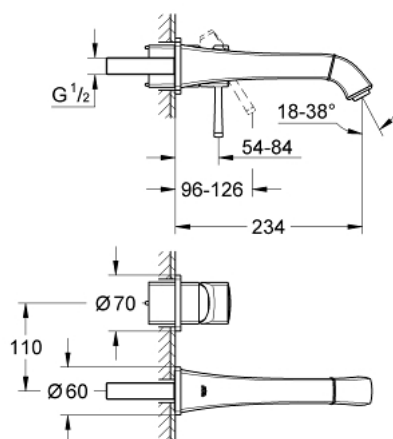

## 19 930 IG0 GRANDERA TWO-HOLE BASIN MIXER M-SIZE

### PRODUCT DESCRIPTION

- Colour: chrome/gold
- wall mounted
- without concealed body
- for use with rough-in set 23 319 000
- GROHE LongLife finish
- GROHE EcoJoy - Less water, perfect flow
- GROHE AquaGuide adjustable mousseur 5.7 l/min
- projection 234 mm
- min. recommended pressure 1.0 bar

19 930 IG0 **GRANDERA TWO-HOLE BASIN MIXER**  
**M-SIZE**

**SPARE PARTS**, avgust 2017 – now

- 1: Lever (Spare part-nr. 46833IG0)
- 2: Flow straightener (Spare part-nr. 46837G00)
- 3: Extension (Spare part-nr. 46627000)\*