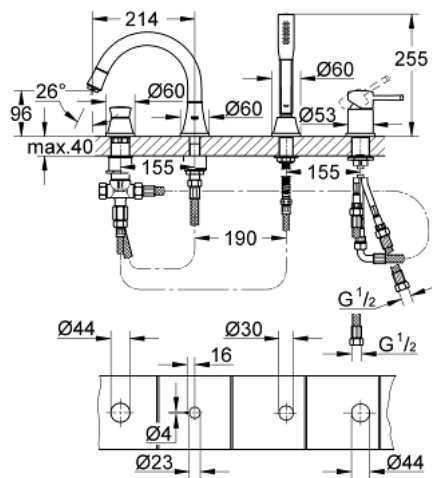

19 936 IG0 GRANDERA FOUR-HOLE SINGLE-LEVER BATH COMBINATION

PRODUCT DESCRIPTION

- Colour: chrome/gold
- GROHE SilkMove 46 mm ceramic cartridge
- GROHE LongLife finish
- consisting of:
 - pre-assembled spout fixing
 - single lever mixer operating element
 - bath spout with mousseur and diverter bath/shower
 - Grandera hand shower 7.6 l
 - metal shower hose 1500 mm
 - flexible connection hoses
 - connection for shower hose
 - protected against backflow
 - can be used with baseframe 29 037 000 (please order separately)
 - min. recommended pressure 1.0 bar

19 936 IG0 GRANDERA FOUR-HOLE SINGLE-LEVER BATH COMBINATION

SPARE PARTS, april 2019 – now

- 1: Lever (Spare part-nr. 46833IG0)
- 2: Cartridge (Spare part-nr. 46048000)
- 3: Diverter knob (Spare part-nr. 48216IG0)
- 4: Diverter (Spare part-nr. 45443000)
- 4.1: Sealing washer $\varnothing 6 \times \varnothing 2$ (Spare part-nr. 0128300M)
- 4.2: Sealing washer (Spare part-nr. 0120500M)
- 5: Replacement kit for shank fastening (Spare part-nr. 45444000)
- 6: Non-return valve (Spare part-nr. 08565000)
- 7: Mousseur (Spare part-nr. 13941G00)
- 8: Dirt strainer (Spare part-nr. 0700200M)
- 9: Cone nut (Spare part-nr. 08864000)
- 10: Compression spring (Spare part-nr. 00869000)
- 11: Connecting hose (Spare part-nr. 48018000)
- 12: Connecting hose (Spare part-nr. 07300000)
- 13: Connecting hose (Spare part-nr. 07227000)
- 14: Connecting hose (Spare part-nr. 48017000)
- 15: Metal shower hose (Spare part-nr. 28146000)
- 16: Temperature limiter (Spare part-nr. 46375000)*
- 17: Socket spanner (Spare part-nr. 19332000)*