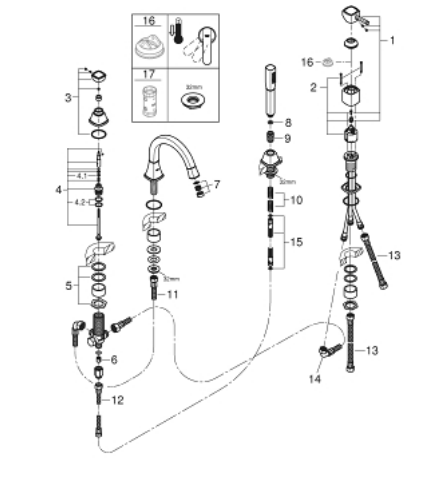

19 936 IG0 GRANDERA FOUR-HOLE SINGLE-LEVER BATH COMBINATION

PRODUCT DESCRIPTION

- Colour: chrome/gold
- GROHE SilkMove 46 mm ceramic cartridge
- GROHE LongLife finish
- consisting of:
 - pre-assembled spout fixing
 - single lever mixer operating element
 - bath spout with mousseur and diverter bath/shower
 - Grandera hand shower 7.6 l
 - metal shower hose 1500 mm
 - flexible connection hoses
 - connection for shower hose
 - protected against backflow
 - can be used with baseframe 29 037 000 (please order separately)
 - min. recommended pressure 1.0 bar

19 936 IG0 GRANDERA FOUR-HOLE SINGLE-LEVER BATH COMBINATION

SPARE PARTS, april 2019 – now

- 1: Lever (Spare part-nr. 46833IG0)
- 2: Cartridge (Spare part-nr. 46048000)
- 3: Diverter knob (Spare part-nr. 48216IG0)
- 4: Diverter (Spare part-nr. 45443000)
- 4.1: Sealing washer $\varnothing 6 \times \varnothing 2$ (Spare part-nr. 0128300M)
- 4.2: Sealing washer (Spare part-nr. 0120500M)
- 5: Replacement kit for shank fastening (Spare part-nr. 45444000)
- 6: Non-return valve (Spare part-nr. 08565000)
- 7: Mousseur (Spare part-nr. 13941G00)
- 8: Dirt strainer (Spare part-nr. 0700200M)
- 9: Cone nut (Spare part-nr. 08864000)
- 10: Compression spring (Spare part-nr. 00869000)
- 11: Connecting hose (Spare part-nr. 48018000)
- 12: Connecting hose (Spare part-nr. 07300000)
- 13: Connecting hose (Spare part-nr. 07227000)
- 14: Connecting hose (Spare part-nr. 48017000)
- 15: Metal shower hose (Spare part-nr. 28146000)
- 16: Temperature limiter (Spare part-nr. 46375000)*
- 17: Socket spanner (Spare part-nr. 19332000)*