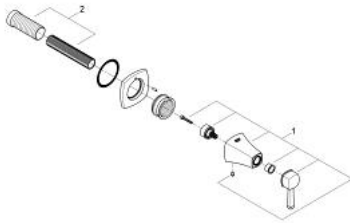

## 19 944 000 GRANDERA VOLUME CONTROL TRIM

### PRODUCT DESCRIPTION

- Colour: chrome
- trim set for 35 028 000
- 29 032 000 (preassembled headpart 1/2")
- 29 034 000 (preassembled headpart 1/2")
- 29 068 000 (preassembled ceramic headpart 1/2" - not to be used for shut-off)
- GROHE LongLife finish
- installation depth infinitely adjustable 43 - 91 mm
- min. recommended pressure 1.0 bar
- for use with rough-in valve (35 029)

## 19 944 000 GRANDERA VOLUME CONTROL TRIM

**SPARE PARTS**, junij 2012 – now

1: Handle (Spare part-nr. 48215000)

2: Extension for spindle (Spare part-nr. 45988000)