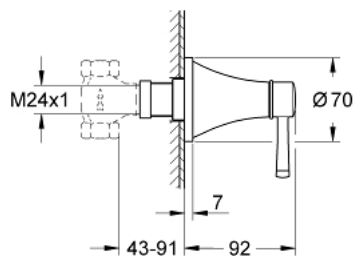

## 19 944 000 GRANDERA VOLUME CONTROL TRIM

### PRODUCT DESCRIPTION

- Colour: chrome
- trim set for 35 028 000
- 29 032 000 (preassembled headpart 1/2")
- 29 034 000 (preassembled headpart 1/2")
- 29 068 000 (preassembled ceramic headpart 1/2" - not to be used for shut-off)
- GROHE LongLife finish
- installation depth infinitely adjustable 43 - 91 mm
- min. recommended pressure 1.0 bar
- for use with rough-in valve (35 029)

## 19 944 000 GRANDERA VOLUME CONTROL TRIM

**SPARE PARTS**, junij 2012 – now

1: Handle (Spare part-nr. 48215000)

2: Extension for spindle (Spare part-nr. 45988000)