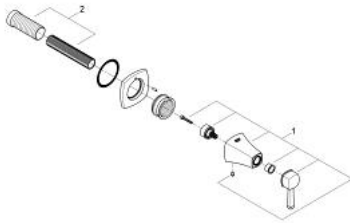

## 19 944 EN0 GRANDERA VOLUME CONTROL TRIM

### PRODUCT DESCRIPTION

- Colour: brushed nickel
- trim set for 35 028 000
- 29 032 000 (preassembled headpart 1/2")
- 29 034 000 (preassembled headpart 1/2")
- 29 068 000 (preassembled ceramic headpart 1/2" - not to be used for shut-off)
- GROHE LongLife finish
- installation depth infinitely adjustable 43 - 91 mm
- min. recommended pressure 1.0 bar
- for use with rough-in valve (35 029)

## 19 944 EN0 GRANDERA VOLUME CONTROL TRIM

**SPARE PARTS**, september 2012 – now

1: Grandera handle (Spare part-nr. 48215EN0)

2: Extension for spindle (Spare part-nr. 45988000)