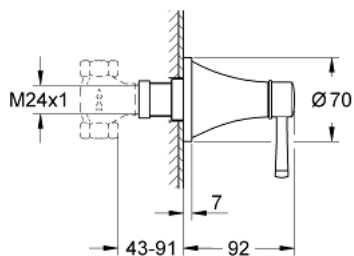

19 944 IG0 GRANDERA VOLUME CONTROL TRIM

PRODUCT DESCRIPTION

- Colour: chrome/gold
- trim set for 35 028 000
- 29 032 000 (preassembled headpart 1/2")
- 29 034 000 (preassembled headpart 1/2")
- 29 068 000 (preassembled ceramic headpart 1/2" - not to be used for shut-off)
- GROHE LongLife finish
- installation depth infinitely adjustable 43 - 91 mm
- min. recommended pressure 1.0 bar
- for use with rough-in valve (35 029)

19 944 IG0 GRANDERA VOLUME CONTROL TRIM

SPARE PARTS, junij 2012 – now

1: Handle (Spare part-nr. 48215IG0)

2: Extension for spindle (Spare part-nr. 45988000)