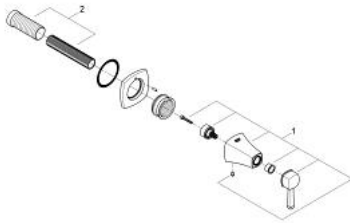

19 944 IG0 GRANDERA VOLUME CONTROL TRIM

PRODUCT DESCRIPTION

- Colour: chrome/gold
- trim set for 35 028 000
- 29 032 000 (preassembled headpart 1/2")
- 29 034 000 (preassembled headpart 1/2")
- 29 068 000 (preassembled ceramic headpart 1/2" - not to be used for shut-off)
- GROHE LongLife finish
- installation depth infinitely adjustable 43 - 91 mm
- min. recommended pressure 1.0 bar
- for use with rough-in valve (35 029)

19 944 IG0 GRANDERA VOLUME CONTROL TRIM

SPARE PARTS, junij 2012 – now

1: Handle (Spare part-nr. 48215IG0)

2: Extension for spindle (Spare part-nr. 45988000)