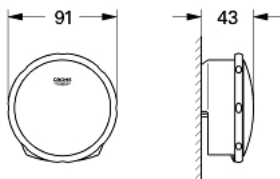

19 952 000 TALENTOFILL INLET-, POP-UP AND WASTE-SYSTEM

PRODUCT DESCRIPTION

- Colour: chrome
- set for final installation
- consisting of:
 - escutcheon
 - supply part
 - waste plug
 - fixing set
- in combination with Talentofill 28 990/28 991
- GROHE LongLife finish

19 952 000 TALENTOFILL INLET-, POP-UP AND WASTE-SYSTEM

SPARE PARTS, november 2006 – now

1: Plug (Spare part-nr. 06625000)