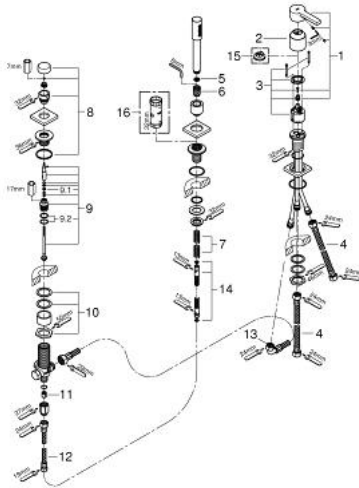

19 965 000 LINEARE_ THREE-HOLE BATH COMBINATION

PRODUCT DESCRIPTION

- Colour: chrome
- GROHE SilkMove 46 mm ceramic cartridge
- GROHE LongLife finish
- consisting of:
 - single lever mixer operating element
 - diverter bath/shower
 - without spout
 - Sena hand shower (28 341 000)
 - metal shower hose 2000 mm
 - flexible connection hoses
 - connection for shower hose
 - protected against backflow
 - for use with 29 037 000
 - for combination with 28 990 / 28 991

19 965 000 LINEARE_ THREE-HOLE BATH COMBINATION

SPARE PARTS, julij 2013 – now

- 1: Lever (Spare part-nr. 46583000)
- 2: Cap (Spare part-nr. 46722000)
- 3: Cartridge (Spare part-nr. 46048000)
- 4: Connecting hose (Spare part-nr. 07227000)
- 5: Dirt strainer (Spare part-nr. 0700200M)
- 6: Cone nut (Spare part-nr. 08864000)
- 7: Compression spring (Spare part-nr. 00869000)
- 8: Diverter knob (Spare part-nr. 46721000)
- 9: Diverter (Spare part-nr. 45443000)
- 9.1: Sealing washer $\varnothing 6 \times \varnothing 2$ (Spare part-nr. 0128300M)
- 9.2: Sealing washer (Spare part-nr. 0120500M)
- 10: Replacement kit for shank fastening (Spare part-nr. 45444000)
- 11: Non-return valve (Spare part-nr. 08565000)
- 12: Connecting hose (Spare part-nr. 07300000)
- 13: Connecting hose (Spare part-nr. 48017000)
- 14: Metal shower hose (Spare part-nr. 28146000)
- 15: Temperature limiter (Spare part-nr. 46375000)*
- 16: Socket spanner (Spare part-nr. 19332000)*