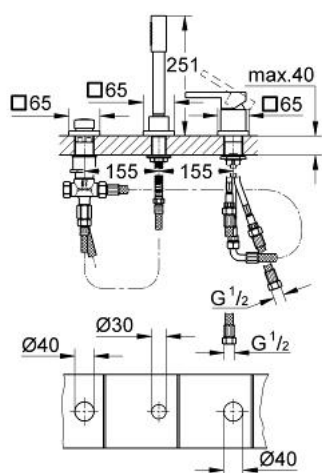

19 965 000 LINEARE_ THREE-HOLE BATH COMBINATION

PRODUCT DESCRIPTION

- Colour: chrome
- GROHE SilkMove 46 mm ceramic cartridge
- GROHE LongLife finish
- consisting of:
 - single lever mixer operating element
 - diverter bath/shower
 - without spout
 - Sena hand shower (28 341 000)
 - metal shower hose 2000 mm
 - flexible connection hoses
 - connection for shower hose
 - protected against backflow
 - for use with 29 037 000
 - for combination with 28 990 / 28 991

19 965 000 LINEARE_ THREE-HOLE BATH COMBINATION

SPARE PARTS, julij 2013 – now

- 1: Lever (Spare part-nr. 46583000)
- 2: Cap (Spare part-nr. 46722000)
- 3: Cartridge (Spare part-nr. 46048000)
- 4: Connecting hose (Spare part-nr. 07227000)
- 5: Dirt strainer (Spare part-nr. 0700200M)
- 6: Cone nut (Spare part-nr. 08864000)
- 7: Compression spring (Spare part-nr. 00869000)
- 8: Diverter knob (Spare part-nr. 46721000)
- 9: Diverter (Spare part-nr. 45443000)
- 9.1: Sealing washer $\varnothing 6 \times \varnothing 2$ (Spare part-nr. 0128300M)
- 9.2: Sealing washer (Spare part-nr. 0120500M)
- 10: Replacement kit for shank fastening (Spare part-nr. 45444000)
- 11: Non-return valve (Spare part-nr. 08565000)
- 12: Connecting hose (Spare part-nr. 07300000)
- 13: Connecting hose (Spare part-nr. 48017000)
- 14: Metal shower hose (Spare part-nr. 28146000)
- 15: Temperature limiter (Spare part-nr. 46375000)*
- 16: Socket spanner (Spare part-nr. 19332000)*