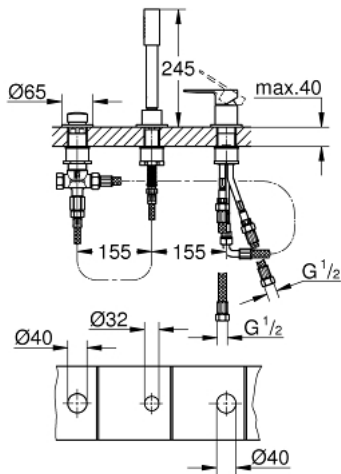

19 965 001 LINEARE THREE-HOLE SINGLE-LEVER BATH COMBINATION

PRODUCT DESCRIPTION

- Colour: chrome
- three hole installation
- GROHE SilkMove 35 mm ceramic cartridge
- GROHE LongLife finish
- single lever mixer operating element
- diverter bath/shower
- metal stick hand shower
- metal shower hose 2000 mm (always chrome for any colour of the set)
- flexible connection hoses
- connection for shower hose
- protected against backflow
- for use with 29 037 000
- for combination with 28 990 / 28 991
- min. recommended pressure 1.0 bar

19 965 001 LINEARE THREE-HOLE SINGLE-LEVER BATH COMBINATION

SPARE PARTS, julij 2016 – now

- 1: Lever (Spare part-nr. 46983000)
- 2: Cartridge (Spare part-nr. 46374000)
- 3: Connecting hose (Spare part-nr. 07227000)
- 4: Dirt strainer (Spare part-nr. 0700200M)
- 5: Cone nut (Spare part-nr. 08864000)
- 6: Compression spring (Spare part-nr. 00869000)
- 7: Diverter knob (Spare part-nr. 46721000)
- 8: Diverter (Spare part-nr. 45443000)
- 8.1: Sealing washer $\varnothing 6 \times \varnothing 2$ (Spare part-nr. 0128300M)
- 8.2: Sealing washer (Spare part-nr. 0120500M)
- 9: Replacement kit for shank fastening (Spare part-nr. 45444000)
- 10: Non-return valve (Spare part-nr. 08565000)
- 11: Connecting hose (Spare part-nr. 07300000)
- 12: Metal shower hose (Spare part-nr. 28146000)
- 13: Socket spanner (Spare part-nr. 19332000)*