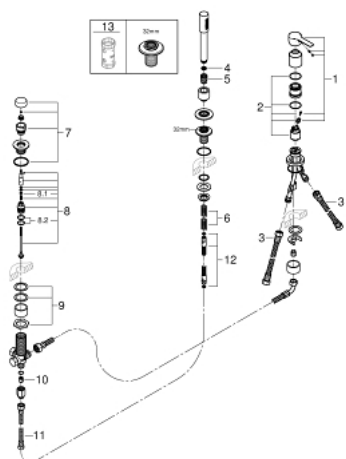

19 965 001 LINEARE THREE-HOLE SINGLE-LEVER BATH COMBINATION

PRODUCT DESCRIPTION

- Colour: chrome
- three hole installation
- GROHE SilkMove 35 mm ceramic cartridge
- GROHE LongLife finish
- single lever mixer operating element
- diverter bath/shower
- metal stick hand shower
- metal shower hose 2000 mm (always chrome for any colour of the set)
- flexible connection hoses
- connection for shower hose
- protected against backflow
- for use with 29 037 000
- for combination with 28 990 / 28 991
- min. recommended pressure 1.0 bar

19 965 001 LINEARE THREE-HOLE SINGLE-LEVER BATH COMBINATION

SPARE PARTS, julij 2016 – now

- 1: Lever (Spare part-nr. 46983000)
- 2: Cartridge (Spare part-nr. 46374000)
- 3: Connecting hose (Spare part-nr. 07227000)
- 4: Dirt strainer (Spare part-nr. 0700200M)
- 5: Cone nut (Spare part-nr. 08864000)
- 6: Compression spring (Spare part-nr. 00869000)
- 7: Diverter knob (Spare part-nr. 46721000)
- 8: Diverter (Spare part-nr. 45443000)
- 8.1: Sealing washer $\varnothing 6 \times \varnothing 2$ (Spare part-nr. 0128300M)
- 8.2: Sealing washer (Spare part-nr. 0120500M)
- 9: Replacement kit for shank fastening (Spare part-nr. 45444000)
- 10: Non-return valve (Spare part-nr. 08565000)
- 11: Connecting hose (Spare part-nr. 07300000)
- 12: Metal shower hose (Spare part-nr. 28146000)
- 13: Socket spanner (Spare part-nr. 19332000)*