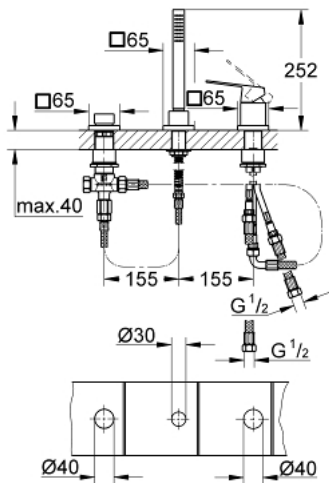

### PRODUCT DESCRIPTION

- Colour: chrome
- GROHE SilkMove 46 mm ceramic cartridge
- GROHE LongLife finish
- consisting of:
  - single lever mixer operating element
  - diverter bath/shower
  - without spout
  - Euphoria Cube hand shower (27 699 000) 9.4 l/min
  - metal shower hose 2000 mm (always chrome for any colour of the set)
  - flexible connection hoses
  - connection for shower hose
  - protected against backflow
  - for use with 29 037 000
  - for combination with 28 990 / 28 991

### SPARE PARTS, marec 2019 – now

- 1: Lever (Spare part-nr. 46782000)
- 2: Cartridge (Spare part-nr. 46048000)
- 3: Connecting hose (Spare part-nr. 07227000)
- 4: Dirt strainer (Spare part-nr. 0700200M)
- 5: Cone nut (Spare part-nr. 08864000)
- 6: Compression spring (Spare part-nr. 00869000)
- 7: Diverter knob (Spare part-nr. 48126000)
- 8: Diverter (Spare part-nr. 45443000)
- 8.1: Sealing washer  $\varnothing 6 \times \varnothing 2$  (Spare part-nr. 0128300M)
- 8.2: Sealing washer (Spare part-nr. 0120500M)
- 9: Replacement kit for shank fastening (Spare part-nr. 45444000)
- 10: Non-return valve (Spare part-nr. 08565000)
- 11: Connecting hose (Spare part-nr. 07300000)
- 12: Metal shower hose (Spare part-nr. 28146000)
- 13: Temperature limiter (Spare part-nr. 46375000)\*
- 14: Socket spanner (Spare part-nr. 19332000)\*