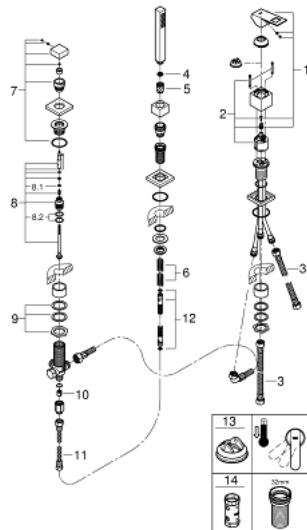

### PRODUCT DESCRIPTION

- Colour: chrome
- GROHE SilkMove 46 mm ceramic cartridge
- GROHE LongLife finish
- consisting of:
  - single lever mixer operating element
  - diverter bath/shower
  - without spout
  - Euphoria Cube hand shower (27 699 000) 9.4 l/min
  - metal shower hose 2000 mm (always chrome for any colour of the set)
  - flexible connection hoses
  - connection for shower hose
  - protected against backflow
  - for use with 29 037 000
  - for combination with 28 990 / 28 991

### SPARE PARTS, marec 2019 – now

- 1: Lever (Spare part-nr. 46782000)
- 2: Cartridge (Spare part-nr. 46048000)
- 3: Connecting hose (Spare part-nr. 07227000)
- 4: Dirt strainer (Spare part-nr. 0700200M)
- 5: Cone nut (Spare part-nr. 08864000)
- 6: Compression spring (Spare part-nr. 00869000)
- 7: Diverter knob (Spare part-nr. 48126000)
- 8: Diverter (Spare part-nr. 45443000)
- 8.1: Sealing washer  $\varnothing 6 \times \varnothing 2$  (Spare part-nr. 0128300M)
- 8.2: Sealing washer (Spare part-nr. 0120500M)
- 9: Replacement kit for shank fastening (Spare part-nr. 45444000)
- 10: Non-return valve (Spare part-nr. 08565000)
- 11: Connecting hose (Spare part-nr. 07300000)
- 12: Metal shower hose (Spare part-nr. 28146000)
- 13: Temperature limiter (Spare part-nr. 46375000)\*
- 14: Socket spanner (Spare part-nr. 19332000)\*