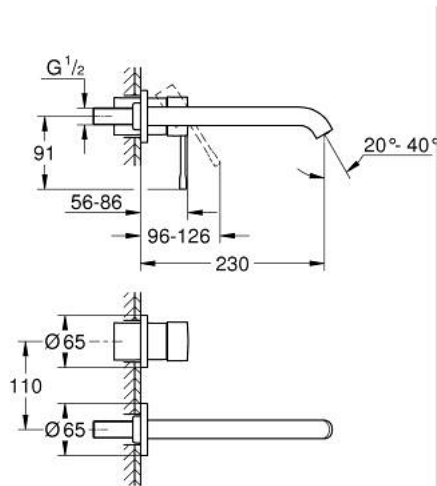

19 967 001 **ESSENCE TWO-HOLE BASIN MIXER**
L-SIZE

PRODUCT DESCRIPTION

- Colour: chrome
- wall mounted
- 23 571 000 / 32 635 000
- without concealed body
- metal escutcheon
- metal lever
- GROHE LongLife finish
- GROHE EcoJoy - Less water, perfect flow
- maximum flow rate (at 3 bar): 5.7 l/min
- GROHE AquaGuide adjustable mousseur
- center distance 110 mm
- projection 230 mm

19 967 001 **ESSENCE TWO-HOLE BASIN MIXER**
L-SIZE

SPARE PARTS, januar 2024 – now

1: Lever (Spare part-nr. 46916000)

2: Spout (Spare part-nr. 48639000)

2.1: Mousseur (Spare part-nr. 48480000)

2.2: Screw (Spare part-nr. 43094000)