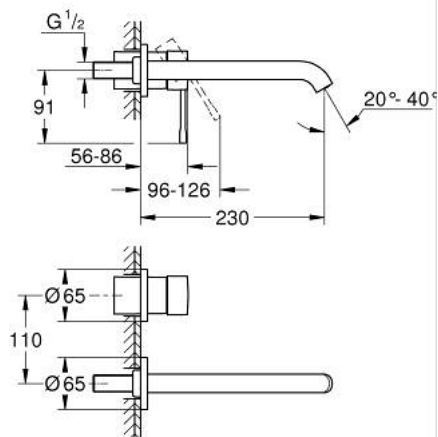

19 967 A01 ESSENCE TWO-HOLE BASIN MIXER L-SIZE

PRODUCT DESCRIPTION

- Colour: hard graphite
- wall mounted
- 23 571 000 / 32 635 000
- without concealed body
- metal escutcheon
- metal lever
- GROHE LongLife finish
- GROHE EcoJoy - Less water, perfect flow
- maximum flow rate (at 3 bar): 5.7 l/min
- GROHE AquaGuide adjustable mousseur
- center distance 110 mm
- projection 230 mm

19 967 A01 ESSENCE TWO-HOLE BASIN MIXER L-SIZE

SPARE PARTS, januar 2024 – now

1: Lever (Spare part-nr. 46916A00)

2: Spout (Spare part-nr. 48639A00)

2.1: Mousseur (Spare part-nr. 48480000)

2.2: Screw (Spare part-nr. 43094000)