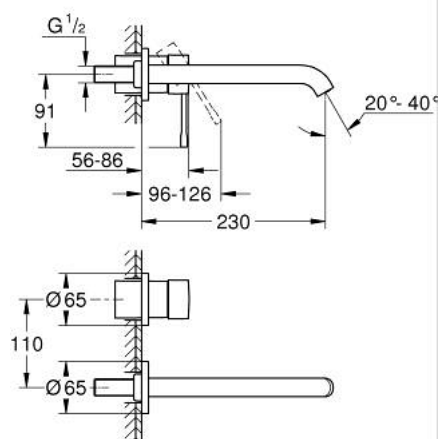

## 19 967 AL1 ESSENCE TWO-HOLE BASIN MIXER L-SIZE

### PRODUCT DESCRIPTION

- Colour: brushed hard graphite
- wall mounted
- 23 571 000 / 32 635 000
- without concealed body
- metal escutcheon
- metal lever
- GROHE LongLife finish
- GROHE EcoJoy - Less water, perfect flow
- maximum flow rate (at 3 bar): 5.7 l/min
- GROHE AquaGuide adjustable mousseur
- center distance 110 mm
- projection 230 mm

### SPARE PARTS, januar 2024 – now

1: Lever (Spare part-nr. 46916AL0)

2: Spout (Spare part-nr. 48639AL0)

2.1: Mousseur (Spare part-nr. 48480000)

2.2: Screw (Spare part-nr. 43094000)

3: Extension (Spare part-nr. 46943000)\*