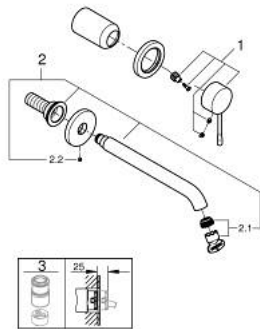

## 19 967 DL1 ESSENCE TWO-HOLE BASIN MIXER L-SIZE

### PRODUCT DESCRIPTION

- Colour: brushed warm sunset
- wall mounted
- 23 571 000 / 32 635 000
- without concealed body
- metal escutcheon
- metal lever
- GROHE LongLife finish
- GROHE EcoJoy - Less water, perfect flow
- maximum flow rate (at 3 bar): 5.7 l/min
- GROHE AquaGuide adjustable mousseur
- center distance 110 mm
- projection 230 mm

### SPARE PARTS, januar 2024 – now

1: Lever (Spare part-nr. 46916DL0)

2: Spout (Spare part-nr. 48639DL0)

2.1: Mousseur (Spare part-nr. 48480000)

2.2: Screw (Spare part-nr. 43094000)

3: Extension (Spare part-nr. 46943000)\*