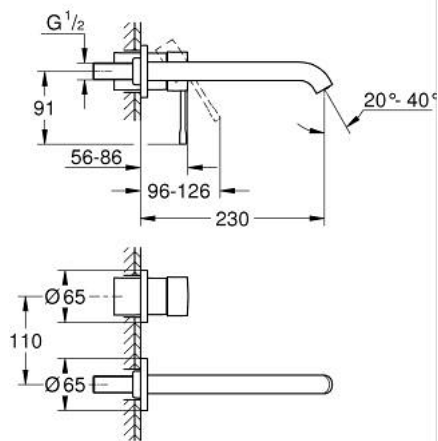

## 19 967 DL1 ESSENCE TWO-HOLE BASIN MIXER L-SIZE

### PRODUCT DESCRIPTION

- Colour: brushed warm sunset
- wall mounted
- 23 571 000 / 32 635 000
- without concealed body
- metal escutcheon
- metal lever
- GROHE LongLife finish
- GROHE EcoJoy - Less water, perfect flow
- maximum flow rate (at 3 bar): 5.7 l/min
- GROHE AquaGuide adjustable mousseur
- center distance 110 mm
- projection 230 mm

### SPARE PARTS, januar 2024 – now

1: Lever (Spare part-nr. 46916DL0)

2: Spout (Spare part-nr. 48639DL0)

2.1: Mousseur (Spare part-nr. 48480000)

2.2: Screw (Spare part-nr. 43094000)

3: Extension (Spare part-nr. 46943000)\*