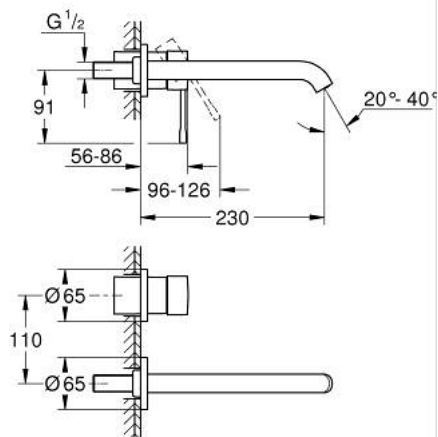

19 967 GL1 ESSENCE TWO-HOLE BASIN MIXER L-SIZE

PRODUCT DESCRIPTION

- Colour: cool sunrise
- wall mounted
- 23 571 000 / 32 635 000
- without concealed body
- metal escutcheon
- metal lever
- GROHE LongLife finish
- GROHE EcoJoy - Less water, perfect flow
- maximum flow rate (at 3 bar): 5.7 l/min
- GROHE AquaGuide adjustable mousseur
- center distance 110 mm
- projection 230 mm

19 967 GL1 ESSENCE TWO-HOLE BASIN MIXER L-SIZE

SPARE PARTS, januar 2024 – now

1: Lever (Spare part-nr. 46916GL0)

2: Spout (Spare part-nr. 48639GL0)

2.1: Mousseur (Spare part-nr. 48480000)

2.2: Screw (Spare part-nr. 43094000)