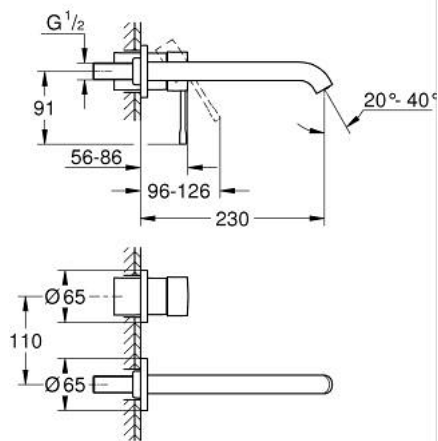

19 967 GN1 ESSENCE TWO-HOLE BASIN MIXER L-SIZE

PRODUCT DESCRIPTION

- Colour: brushed cool sunrise
- wall mounted
- 23 571 000 / 32 635 000
- without concealed body
- metal escutcheon
- metal lever
- GROHE LongLife finish
- GROHE EcoJoy - Less water, perfect flow
- maximum flow rate (at 3 bar): 5.7 l/min
- GROHE AquaGuide adjustable mousseur
- center distance 110 mm
- projection 230 mm

19 967 GN1 ESSENCE TWO-HOLE BASIN MIXER L-SIZE

SPARE PARTS, januar 2024 – now

1: Lever (Spare part-nr. 46916GN0)

2: Spout (Spare part-nr. 48639GN0)*

2.1: Mousseur (Spare part-nr. 48480000)

2.2: Screw (Spare part-nr. 43094000)