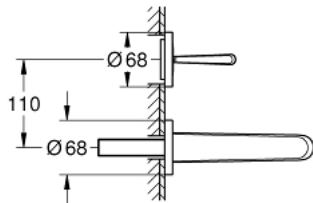

19 968 000 EURODISC JOY TWO-HOLE BASIN MIXER M-SIZE

PRODUCT DESCRIPTION

- Colour: chrome
- wall mounted
- trim set for use with rough-in set 23 429 000
- without concealed body
- metal lever
- GROHE LongLife finish
- GROHE EcoJoy - Less water, perfect flow
- GROHE SpeedClean mousseur 5.7 l/min
- center distance 110 mm
- projection 171 mm
- min. recommended pressure 1.0 bar

19 968 000 EURODISC JOY TWO-HOLE BASIN MIXER M-SIZE

SPARE PARTS, avgust 2013 – now

1: Lever (Spare part-nr. 46906000)

2: Mousseur (Spare part-nr. 48159000)

3: Extension set, 25 mm (Spare part-nr. 46901000)*