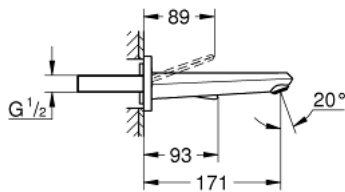

19 968 000 EURODISC JOY TWO-HOLE BASIN MIXER M-SIZE

PRODUCT DESCRIPTION

- Colour: chrome
- wall mounted
- trim set for use with rough-in set 23 429 000
- without concealed body
- metal lever
- GROHE LongLife finish
- GROHE EcoJoy - Less water, perfect flow
- GROHE SpeedClean mousseur 5.7 l/min
- center distance 110 mm
- projection 171 mm
- min. recommended pressure 1.0 bar

19 968 000 EURODISC JOY TWO-HOLE BASIN MIXER M-SIZE

SPARE PARTS, avgust 2013 – now

1: Lever (Spare part-nr. 46906000)

2: Mousseur (Spare part-nr. 48159000)

3: Extension set, 25 mm (Spare part-nr. 46901000)*